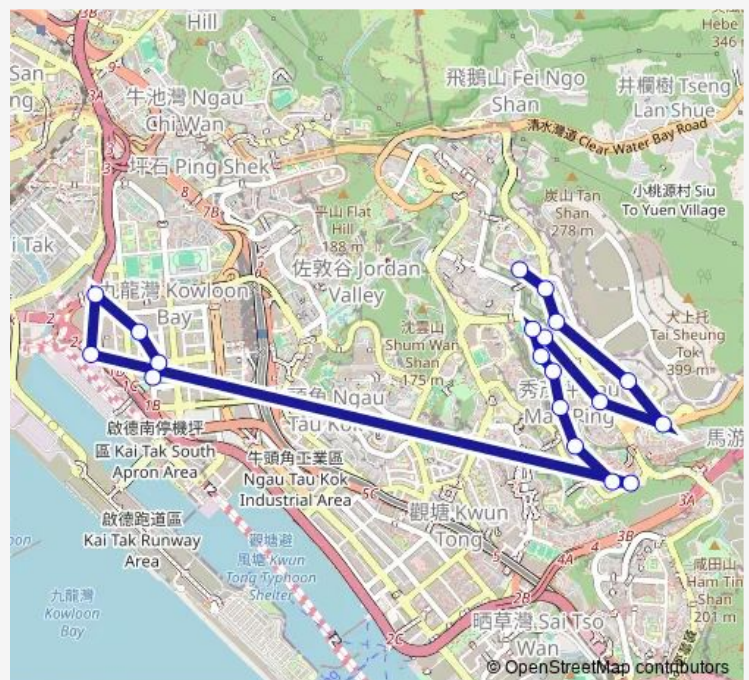

HIU Kwong Street, Opposite SAU MAU Ping (Upper) BUS Terminus|Hiu Kwong Street, Outside SAU MAU Ping South Estate|Hiu Kwong Street, Outside SAU MAU Ping South Estate

Route schedule

ON YAN Street, Near Hang TAI House — Sheung YEE Road, Near Modular Integrated Construction Display Centre, Zero Carbon Building|Sheung YEE Road, Near Zero Carbon Building

Monday 06:30-22:42

Tuesday 06:30-22:42

Wednesday 06:30-22:42

Thursday 06:30-22:42

Friday 06:30-22:42

Saturday 06:30-22:42

Sunday 06:30-22:42

Route info

Direction: ON YAN Street, Near Hang TAI House

Stops: 19

Trip Duration: 0 hour 22 min

KAI FUK Road Westbound BUS Stop

KAI Cheung Road Eastbound Near Emsd Headquarters

LAM WAH Street, Opposite LAM WAH Street Playground

Monday 07:00-23:00

Tuesday 07:00-23:00

Wednesday 07:00-23:00

Thursday 07:00-23:00

Friday 07:00-23:00

Saturday 07:00-23:00

Sunday 07:00-23:00

Route info