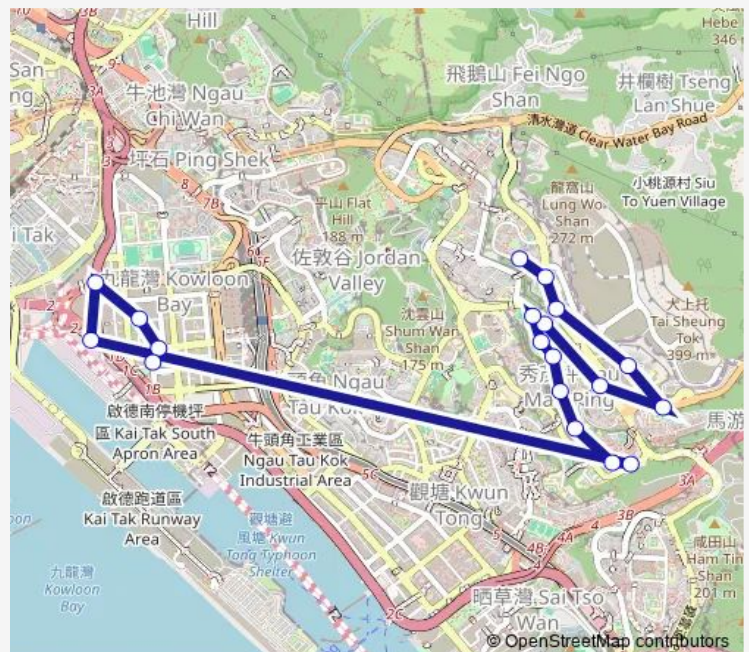

Route schedule

ON YAN STREET, NEAR HANG TAI HOUSE — SHEUNG YEE ROAD, NEAR MODULAR INTEGRATED CONSTRUCTION DISPLAY CENTRE, ZERO CARBON BUILDING|SHEUNG YEE ROAD, NEAR ZERO CARBON BUILDING

Monday 06:30-22:42

Tuesday 06:30-22:42

Wednesday 06:30-22:42

Thursday 06:30-22:42

Friday 06:30-22:42

Saturday 06:30-22:42

Sunday 06:30-22:42

Route info

Direction: ON YAN STREET, NEAR HANG TAI HOUSE

Stops: 19

Trip Duration: 0 hour 21 min

HIU Kwong Street, Opposite SAU MAU Ping (Upper)
BUS Terminus|Hiu Kwong Street, Outside SAU MAU Ping
South Estate

KAI FUK ROAD WESTBOUND BUS STOP

KAI CHEUNG ROAD EASTBOUND NEAR EMSD HEAD-
QUARTERS