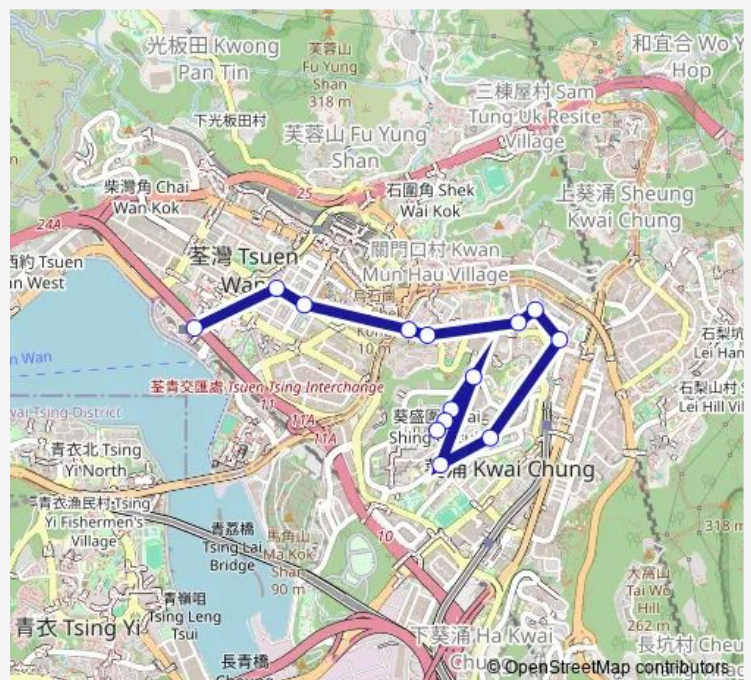

SHA TSUI ROAD, NEAR BON SUN INDUSTRIAL BUILDING

TSUEN WAN CHUNG ON STREET

YEUNG UK ROAD, NEAR TSUEN WAN PARK

HOI KWAI ROAD PUBLIC TRANSPORT INTERCHANGE

Route schedule

KWAI SHING (KWAI HAU STREET) MINIBUS TERMINUS — HOI KWAI ROAD PUBLIC TRANSPORT INTERCHANGE

Monday	06:30-22:40
Tuesday	06:30-22:40
Wednesday	06:30-22:40
Thursday	06:30-22:40
Friday	06:30-22:40
Saturday	06:30-22:40
Sunday	06:30-22:40

Route info

Direction: KWAI SHING (KWAI HAU STREET) MINIBUS TERMINUS

Stops: 9

Trip Duration: 0 hour 30 min

Direction

HOI KWAI ROAD PUBLIC TRANSPORT INTERCHANGE
— KWAI SHING (KWAI HAU STREET) MINIBUS TERMINUS

14 stops

[Open route schedule](#)

HOI KWAI ROAD PUBLIC TRANSPORT INTERCHANGE

Monday 06:30-23:10

Tuesday 06:30-23:10

Wednesday 06:30-23:10

Thursday 06:30-23:10

Friday 06:30-23:10

Saturday 06:30-23:10

Sunday 06:30-23:10

Route info