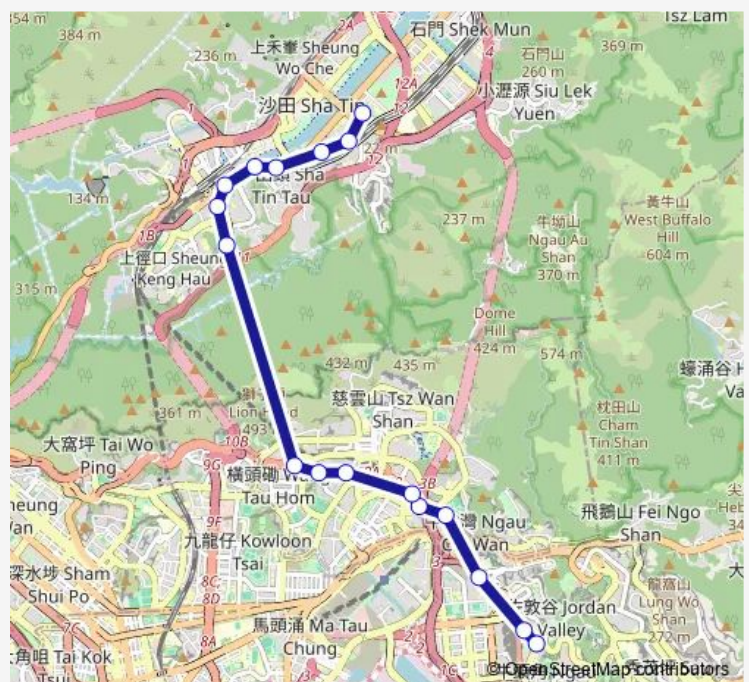

[Ctb] TAI WAI Station, CHE Kung MIU Road[[Kmb+Ctb] TAI WAI BBI - TAI WAI Station/<Br>Tai WAI Station,

**Route schedule**

[Kmb+Ctb] Ngau TAU KOK BUS Terminus/<Br>Ngau TAU Kok[[Kmb] Ngau TAU KOK BUS Terminus — [Ctb] SHA TIN Wai[[Kmb] SHA TIN WAI BUS Terminus

**Route info**

Direction: [Kmb+Ctb] Ngau TAU KOK BUS Terminus/<Br>Ngau TAU Kok[[Kmb] Ngau TAU KOK BUS Terminus

Stops: 17

Trip Duration: 0 hour 35 min

89B — Shatin WAI - Ngau TAU Kok

CHE Kung MIU Road[[Kmb] TAI WAI BBI - TAI WAI Station[[Lwb] TAI WAI BBI - TAI WAI Station