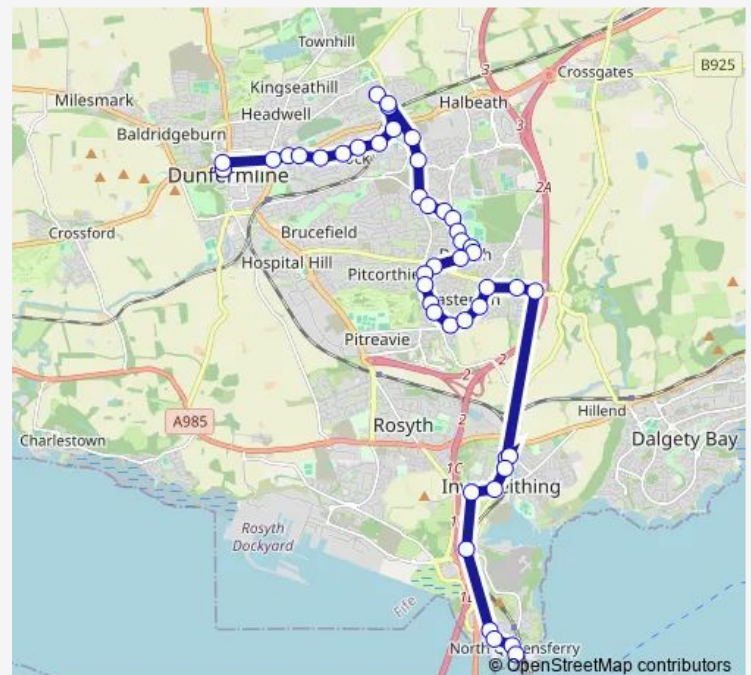

Queen Margaret Rail Station

Queen Margaret Hospital

Queen Margaret Rail Station

Earn Grove

Old Linburn Road

Gipsy Lane

Bergen Avenue

Manor Gardens

Trondheim Roundabout

Curlew Gardens

Teal Place

Route schedule

Bus Station — Battery Road Turning Circle

Monday 05:28-06:18

Tuesday 05:28-06:18

Wednesday 05:28-06:18

Thursday 05:28-06:18

Friday 05:28-06:18

Saturday 05:28-06:18

Sunday —

Route info

Direction: Bus Station

Stops: 45

Trip Duration: 0 hour 49 min

Monday 18:24

Tuesday 18:24

Wednesday 18:24

Thursday 18:24

Friday 18:24

Saturday 18:24

Sunday —

Route info