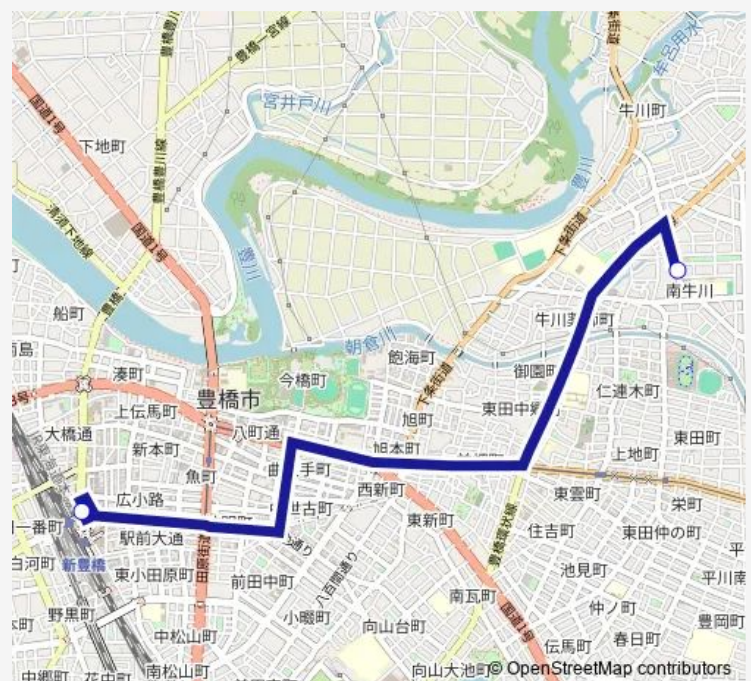

### 【学輸】豊橋駅前3 →桜丘中学高校前 (臨時急行)

[Go to website](#)

#### Direction

豊橋駅前 — 桜丘中学・高校前

2 stops

[Open route schedule](#)

豊橋駅前

桜丘中学・高校前

#### Route schedule

豊橋駅前 — 桜丘中学・高校前

Monday 08:05-08:10

Tuesday 08:05-08:10

Wednesday 08:05-08:10

Thursday 08:05-08:10

Friday 08:05-08:10

Saturday —

#### Route info

Direction: 豊橋駅前

Stops: 2

Trip Duration: 0 hour 20 min

牛川金田線 — 【学輸】豊橋駅前3 →桜丘中学高校前 (臨時急行)

牛川金田線 Bus time schedules and route maps are available in an offline PDF at [busmaps.com](https://busmaps.com). Use the [busmaps.com](https://busmaps.com) website to see live bus times, train schedule or subway schedule, and step-by-step directions for all public transit in Toyohashi