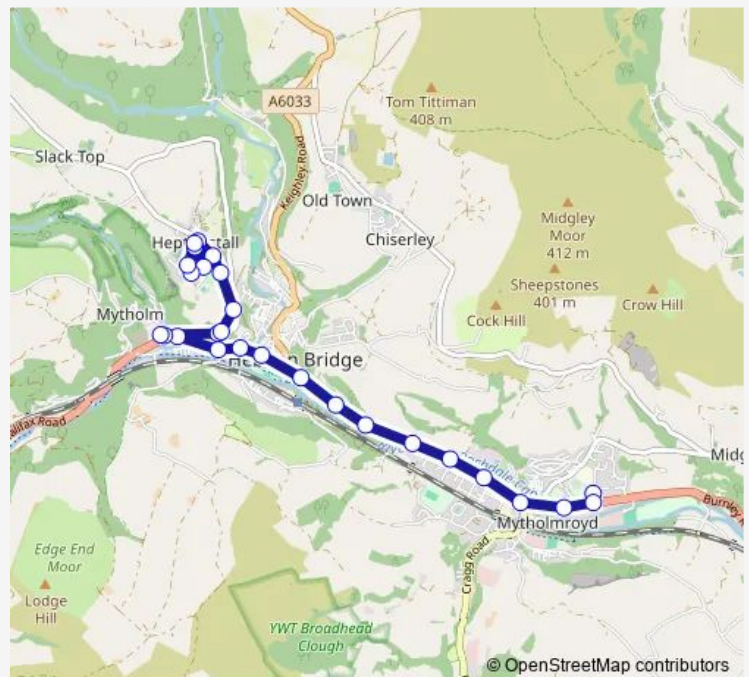

Bus C87 Heptonstall - Calder High School

[Go to website](#)

Direction

Calder High School — Hepton Drive

27 stops

[Open route schedule](#)

Calder High School

Calder High School

White Lee Terrace

Mytholmroyd New Rd

Burnley Rd Academy

Bethesda Row

Bank Buildings

Falling Royd

Mayroyd Bridge

Hebden Bridge Stn

New Road

Market Street

Hebden Bridge Market St

Bankfoot

Mytholm Hall

King Street

Heptonstall Rd Lee Royd

Heptonstall Rd Lime Ave

Heptonstall Rd Lee Wood Road

Heptonstall Road

Heptonstall Rd Lily Hall

Route schedule

Calder High School — Hepton Drive

Monday 15:00

Tuesday 14:33

Wednesday 15:00

Thursday 15:00

Friday 15:00

Saturday —

Sunday —

Route info

Direction: Calder High School

Stops: 27

Trip Duration: 0 hour 25 min

■ C87 — Heptonstall - Calder High School

BusMaps