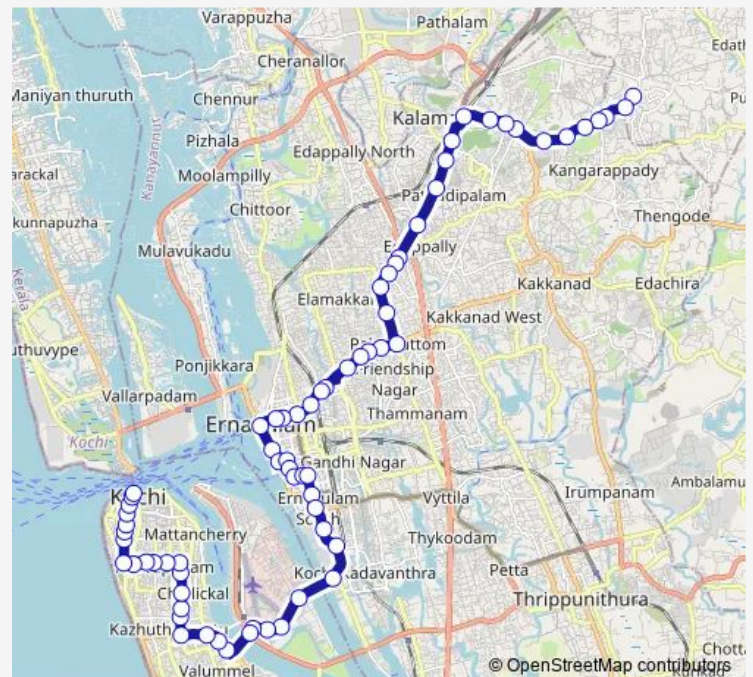

Thursday 06:00

Friday 06:00

Saturday 06:00

Sunday 06:00

Route info

Direction: Nuals Junction

Stops: 70

Trip Duration: 1 hour 30 min

Fort Kochi ↔ Medical college

Janatha

Kaloor Stadium

Deshabhimani

Mathrubhoomi

Manapattyparambu

Town Hall

North Railway Station

Route info

Direction: Fort Kochi Stand

Stops: 69

Trip Duration: 1 hour 29 min

Naval Base

Thevara Junction

Thevara

Atlantis