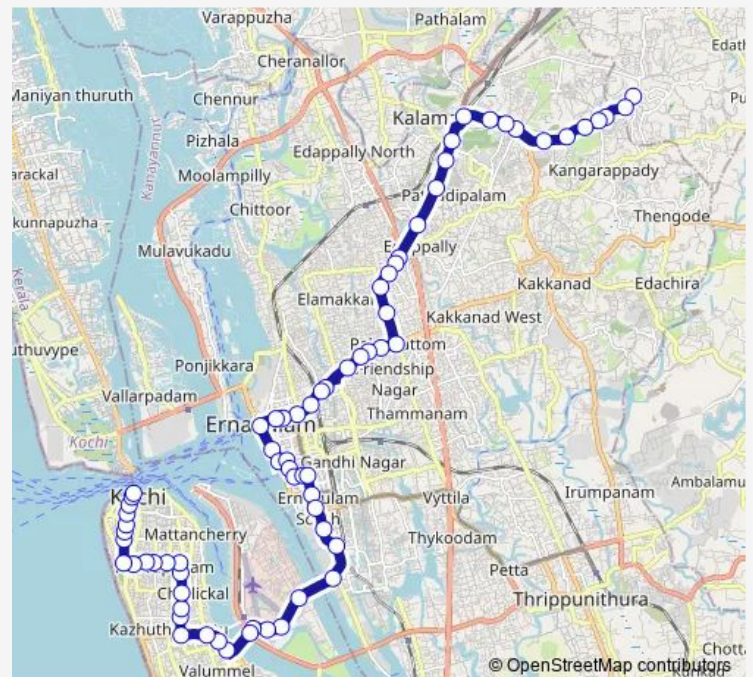

Thursday 06:00

Friday 06:00

Saturday 06:00

Sunday 06:00

Route info

Direction: Nuals Junction

Stops: 70

Trip Duration: 1 hour 30 min

Fort Kochi ↔ Medical college

Janatha

Kaloor Stadium

Deshabhimani

Mathrubhoomi

Manapattyparambu

Town Hall

North Railway Station

Route info

Direction: Fort Kochi Stand

Stops: 69

Trip Duration: 1 hour 29 min

Naval Base

Thevara Junction

Thevara

Atlantis