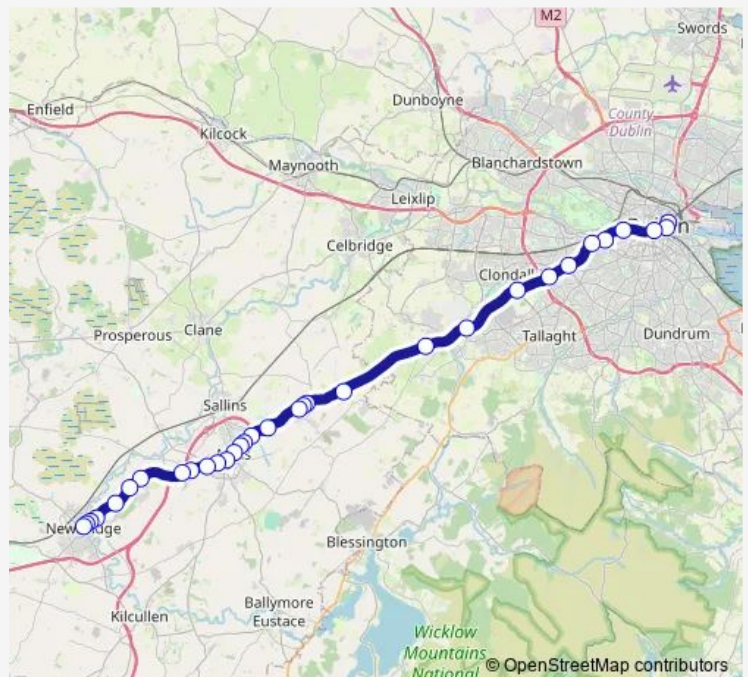

Thursday —

Friday —

Saturday 03:20

Sunday 03:20

Route info

Direction: Connolly Station

Stops: 32

Trip Duration: 1 hour 19 min