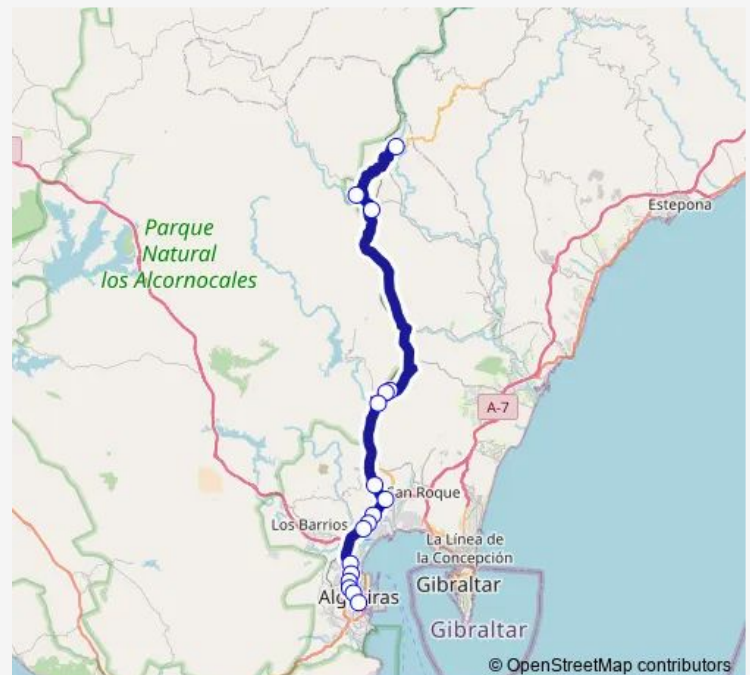

Direction

Estación San Bernardo — San Pablo

19 stops

[Open route schedule](#)

Estación San Bernardo

Plaza Andalucía V

La Charca

Hoyo Los Caballos

Estación San Bernardo — San Pablo

Monday 06:00-15:15

Tuesday 06:00-15:15

Wednesday 06:00-15:15

Thursday 06:00-15:15

Friday 06:00-15:15

Saturday —

Sunday —

Route info

Direction: Estación San Bernardo

Stops: 19

Trip Duration: 1 hour 10 min

Direction

San Pablo — Estación San Bernardo

17 stops

[Open route schedule](#)

Saturday —

Sunday —

Route info

Direction: San Pablo

Stops: 17

Trip Duration: 1 hour 10 min

M-170 Bus time schedules and route maps are available in an offline PDF at busmaps.com. Use the busmaps.com website to see live bus times, train schedule or subway schedule, and step-by-step directions for all public transit in Gibraltar