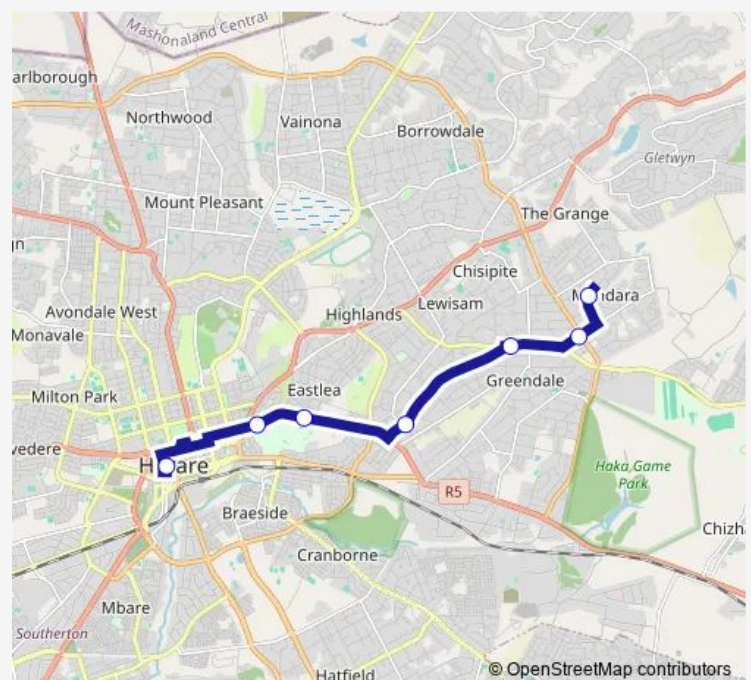

Communal Taxi Service Mandara Shops Bus Stop to Copacabana Rank

[Go to website](#)

Direction

Mandara Shops, Corner Balgowan Road and Shaneragh Road — Copacabana Rank

7 stops

[Open route schedule](#)

Mandara Shops, Corner Balgowan Road and Shaneragh Road

Corner Harare Drive and Pringle Road

Kamfinsa Shopping Centre

Puma Service Station, Rhodesville Avenue

Eastlea Shops

Rawson Bus Stop

Copacabana Rank

Route schedule

Mandara Shops, Corner Balgowan Road and Shaneragh Road — Copacabana Rank

Monday	14:00
Tuesday	14:00
Wednesday	14:00
Thursday	14:00
Friday	14:00
Saturday	14:00
Sunday	14:00

Route info

Direction: Mandara Shops, Corner Balgowan Road and Shaneragh Road

Stops: 7

Trip Duration: 0 hour 30 min