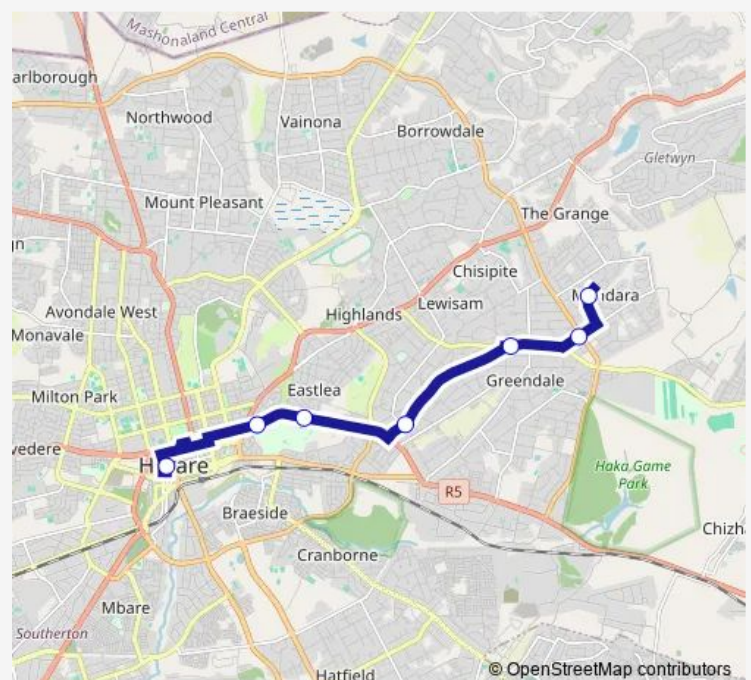

Communal Taxi Service Mandara Shops Bus Stop to Copacabana Rank

[Go to website](#)

Direction

Mandara Shops, Corner Balgowan Road and Shaneragh Road — Copacabana Rank

7 stops

[Open route schedule](#)

Mandara Shops, Corner Balgowan Road and Shaneragh Road

Corner Harare Drive and Pringle Road

Kamfinsa Shopping Centre

Puma Service Station, Rhodesville Avenue

Eastlea Shops

Rawson Bus Stop

Copacabana Rank

Route schedule

Mandara Shops, Corner Balgowan Road and Shaneragh Road — Copacabana Rank

Monday	14:00
Tuesday	14:00
Wednesday	14:00
Thursday	14:00
Friday	14:00
Saturday	14:00
Sunday	14:00

Route info

Direction: Mandara Shops, Corner Balgowan Road and Shaneragh Road

Stops: 7

Trip Duration: 0 hour 30 min