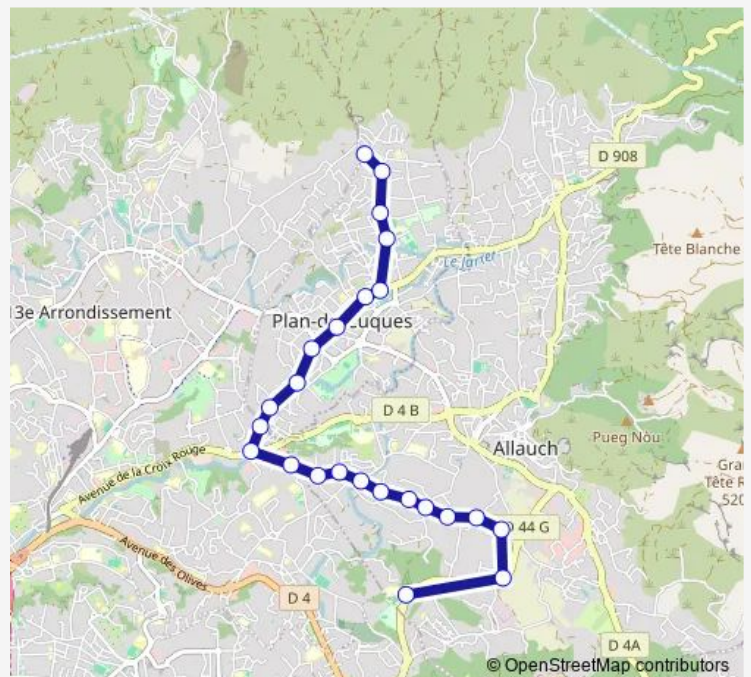

Carambot

Route schedule

Montade — Lycée Monte-Cristo

Monday 07:20-08:20

Tuesday 07:20-08:20

Wednesday 07:20-08:20

Thursday 07:20-08:20

Friday 07:20-08:20

Saturday —

Sunday —

Route info

Direction: Montade

Stops: 26

Trip Duration: 0 hour 25 min

Bc6 — La Montade - Lycée Monte Cristo

Place des Aubagnens