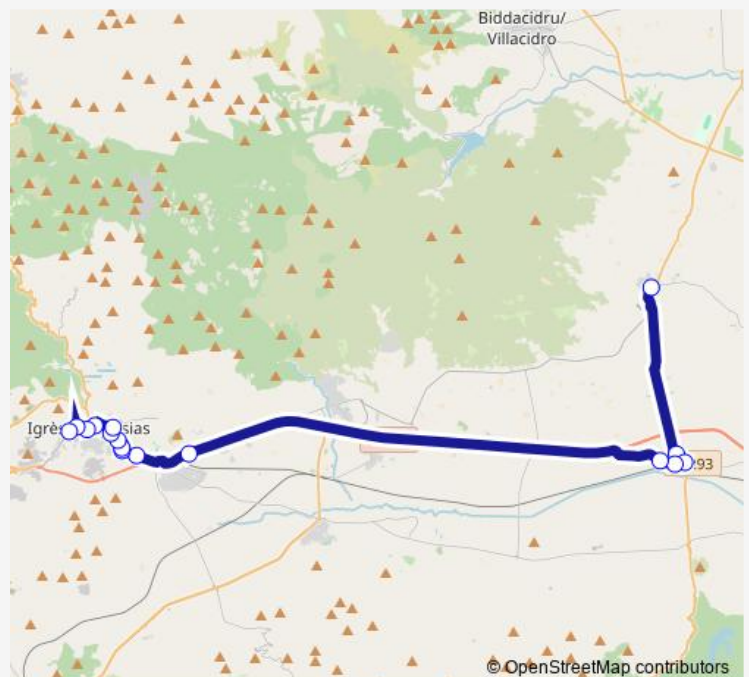

Iglesias VIA Cappuccini Cimitero

Iglesias VIA Maddalena

Iglesias Piazza Sella Villa Tornu`

Iglesias VIA Roma Oviessa

Iglesias VIA Cattaneo 15

Iglesias C.T.O.

Route schedule

Vallermosa VIA Roma 38 — Iglesias C.T.O.

Monday	07:25
Tuesday	07:25
Wednesday	07:25
Thursday	07:25
Friday	07:25
Saturday	07:25
Sunday	—

Route info

Direction: Vallermosa VIA Roma 38

Stops: 16

Trip Duration: 0 hour 46 min

Linea 805 — Iglesias - Vallermosa

Direction

Vallermosa VIA Roma 38 — Iglesias Piazza Mercato

15 stops

[Open route schedule](#)

Vallermosa VIA Roma 38

Siliqua VIA Deledda 57

Siliqua Viale Marconi

Siliqua VIA Cixerri-VIA F. Gioia

Thursday 09:28

Friday 09:28

Saturday 09:28

Sunday —

Route info

Direction: Vallermosa VIA Roma 38

Stops: 15

Trip Duration: 0 hour 48 min