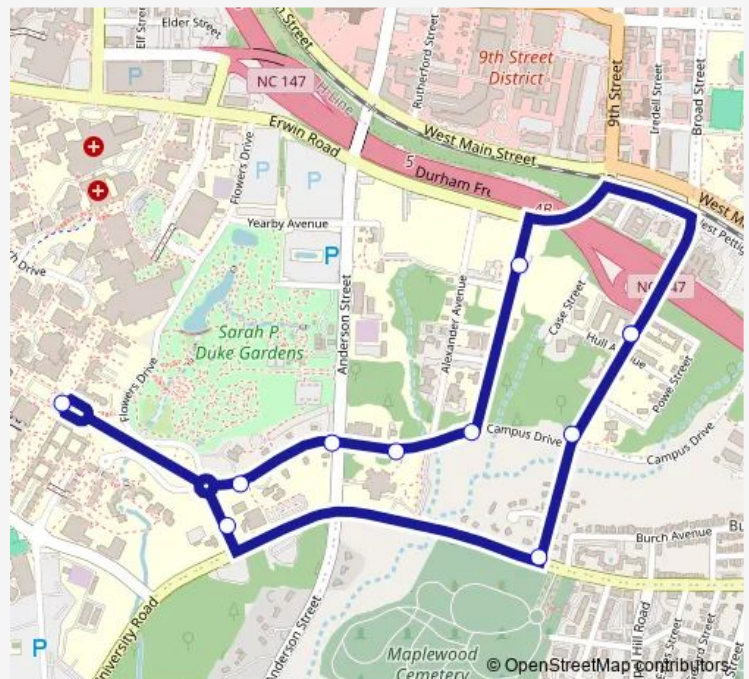

### Direction

Swift Ave at 300 Swift Apts — Swift Ave at 300 Swift Apts

11 stops

[Open route schedule](#)

Swift Ave at 300 Swift Apts

Swift Ave at Campus Dr

Swift Ave at Duke University Rd

Chapel Dr at Duke University Rd (Duke News)

West Campus Chapel (Abele Quad)

Campus Dr at Chapel Circle (Eb)

Campus Dr at Anderson St (Eastbound)

Campus Dr at Nasher (Eastbound)

Campus Dr at Central Campus (Eastbound)

Oregon St at Pace St

Swift Ave at 300 Swift Apts

### Route schedule

Swift Ave at 300 Swift Apts — Swift Ave at 300 Swift Apts

Monday 07:00-24:00

Tuesday 07:00-24:00

Wednesday 07:00-24:00

Thursday 07:00-24:00

Friday 07:00-24:00

Saturday 07:00-24:00

### Route info

Direction: Swift Ave at 300 Swift Apts

Stops: 11

Trip Duration: 0 hour 16 min

■ Sws — Swift Avenue Shuttle

Sws Bus time schedules and route maps are available in an offline PDF at [busmaps.com](https://busmaps.com). Use the [busmaps.com](https://busmaps.com) website to see live bus times, train schedule or subway schedule, and step-by-step directions for all public transit in Durham