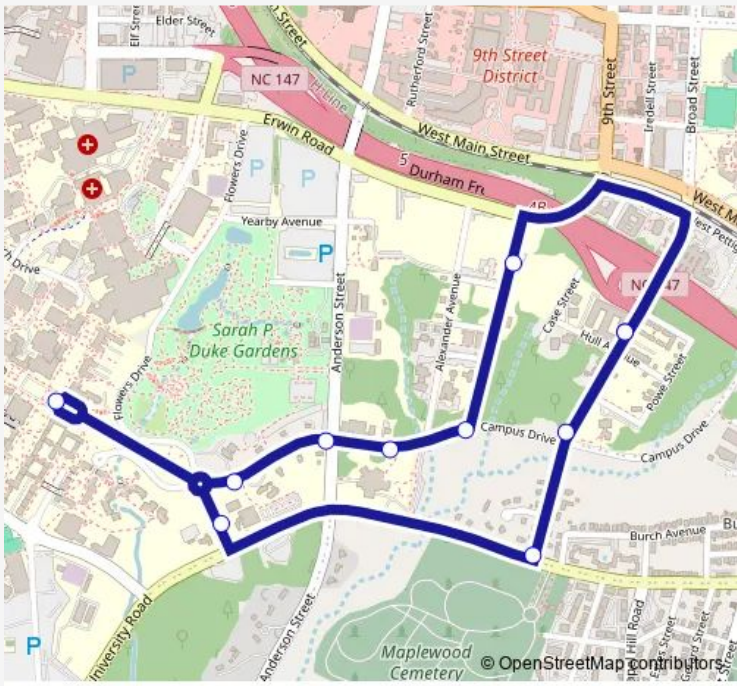

Bus SWS Swift Avenue Shuttle

[Go to website](#)

Direction
 Swift Ave at 300 Swift Apts — Swift Ave at 300 Swift Apts
 11 stops
[Open route schedule](#)

- Swift Ave at 300 Swift Apts
- Swift Ave at Campus Dr
- Swift Ave at Duke University Rd
- Chapel Dr at Duke University Rd (Duke News)
- West Campus Chapel (Abele Quad)
- Campus Dr at Chapel Circle (Eb)
- Campus Dr at Anderson St (Eastbound)
- Campus Dr at Nasher (Eastbound)
- Campus Dr at Central Campus (Eastbound)
- Oregon St at Pace St
- Swift Ave at 300 Swift Apts

Route schedule
 Swift Ave at 300 Swift Apts — Swift Ave at 300 Swift Apts

Monday	07:00-24:00
Tuesday	07:00-24:00
Wednesday	07:00-24:00
Thursday	07:00-24:00
Friday	07:00-24:00
Saturday	07:00-24:00
Sunday	07:00-24:00

Route info
 Direction: Swift Ave at 300 Swift Apts
 Stops: 11
 Trip Duration: 0 hour 16 min

SWS Bus time schedules and route maps are available in an offline PDF at busmaps.com. Use the busmaps.com website to see live bus times, train schedule or subway schedule, and step-by-step directions for all public transit in Durham

The schedule is provided in the local timezone. Times with "(+1)" indicate departures on the next day.

PDF file created on 2025-01-16

2024 BusMaps.com - All Rights Reserved