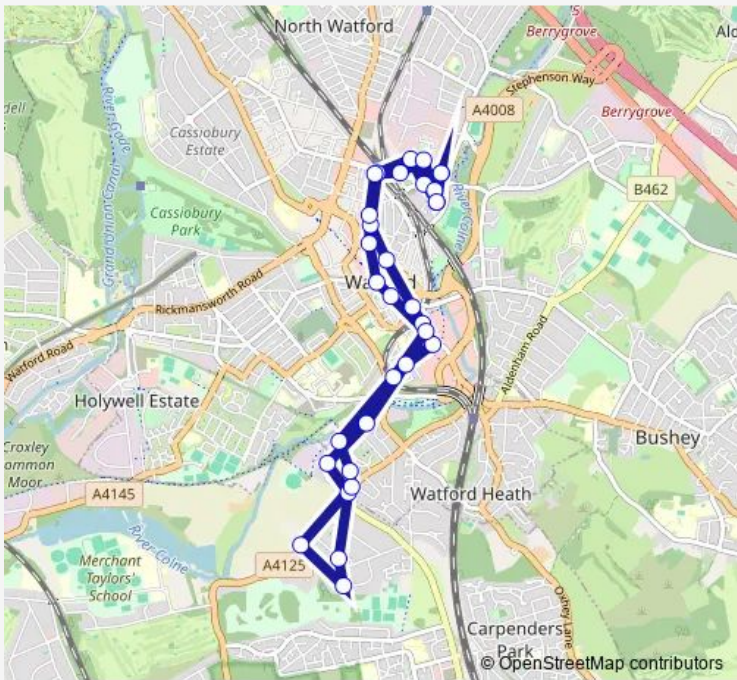

Bus W20 North Bushey - Oxhey Hall (Circular)

[Go to website](#)

**Direction**  
 St Pauls Way — St Pauls Way  
 33 stops  
[Open route schedule](#)

- St Pauls Way
- Brocklesbury Close
- Reeds Crescent
- Anglian Close
- Hallam Close
- Watford Junction Railway Station
- St John's Road
- Beechen Grove
- Water Lane
- Watford High Street Railway Station
- Crosfield Court
- Lammas Road
- Waterman Close
- Silk Mill Road
- Thorpe Crescent
- St Francis Close
- Hillcroft Crescent
- Oxhey Hall
- Thorpe Crescent
- Silk Mill Road
- Waterman Close

Route schedule  
 St Pauls Way — St Pauls Way

|           |             |
|-----------|-------------|
| Monday    | 08:35-13:11 |
| Tuesday   | 08:35-13:11 |
| Wednesday | 08:35-13:11 |
| Thursday  | 08:35-13:11 |
| Friday    | 08:35-13:11 |
| Saturday  | 09:11-14:11 |
| Sunday    | —           |

Route info  
 Direction: St Pauls Way  
 Stops: 33  
 Trip Duration: 0 hour 53 min

■ W20 — North Bushey - Oxhey Hall (Circular) **BusMaps**  
 © OpenStreetMap contributors

Lammas Road

Watford High Street Railway Station

## Route info

Direction: Baptist Church

Stops: 52

Trip Duration: 1 hour 25 min

Thorpe Crescent

St Francis Close

Hillcroft Crescent

Oxhey Hall