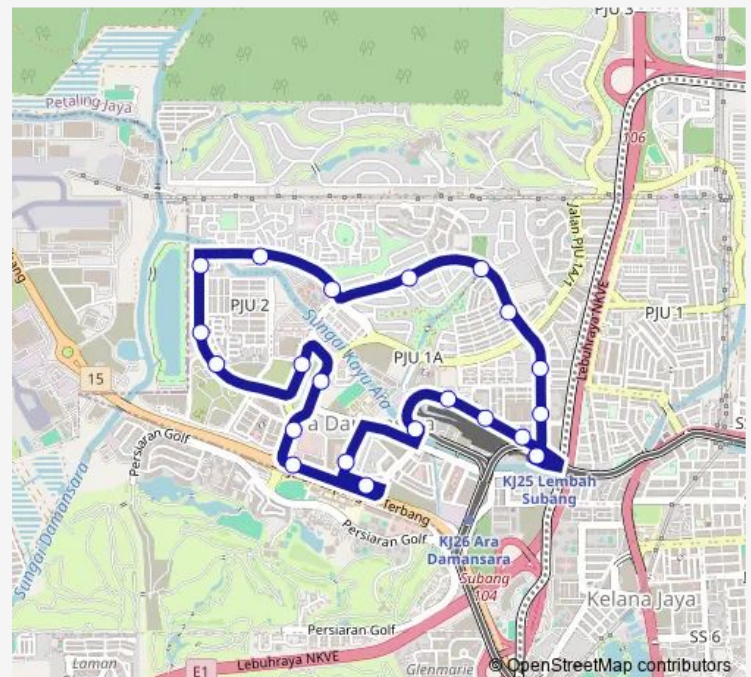

Pj564 PPR Lembah Subang Blok E

Pj565 PPR Lembah Subang Blok B

D'Aman RIA Condominium

Route schedule

Pj671 LRT Lembah Subang — Pj671 LRT Lembah Subang

Monday 06:00-21:30

Tuesday 06:00-21:30

Wednesday 06:00-21:30

Thursday 06:00-21:30

Friday 06:00-21:30

Saturday 06:00-21:30

Sunday 06:00-21:30

Route info

Direction: Pj671 LRT Lembah Subang

Stops: 22

Trip Duration: 0 hour 20 min

T782 — Stesen LRT Lembah Subang ~ Ara Damansara **BusMaps**

T782 Bus time schedules and route maps are available in an offline PDF at busmaps.com. Use the busmaps.com website to see live bus times, train schedule or subway schedule, and step-by-step directions for all public transit in Petaling Jaya