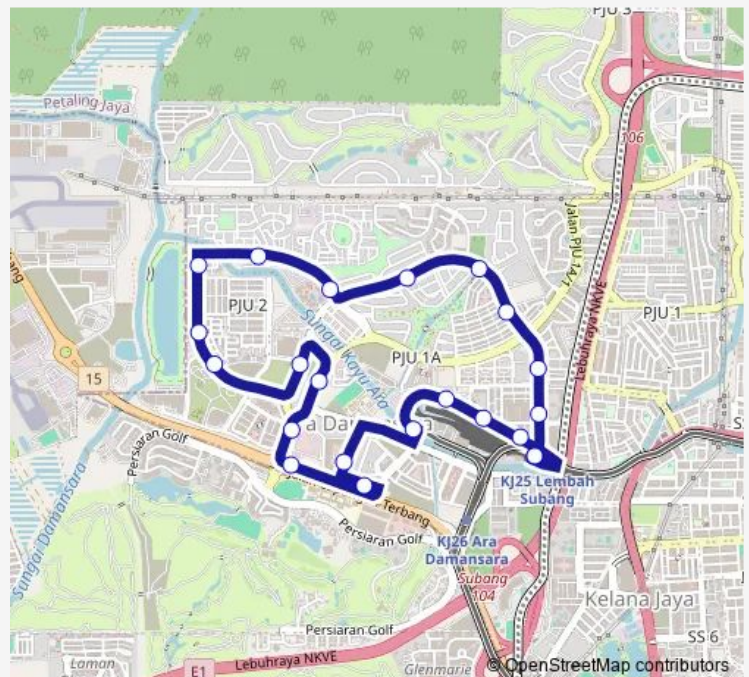

Pj564 PPR Lembah Subang Blok E

Pj565 PPR Lembah Subang Blok B

D'Aman RIA Condominium

Route schedule

Pj671 LRT Lembah Subang — Pj671 LRT Lembah Subang

Monday 06:00-21:30

Tuesday 06:00-21:30

Wednesday 06:00-21:30

Thursday 06:00-21:30

Friday 06:00-21:30

Saturday 06:00-21:30

Sunday 06:00-21:30

Route info

Direction: Pj671 LRT Lembah Subang

Stops: 22

Trip Duration: 0 hour 20 min

T782 — Stesen LRT Lembah Subang ~ Ara Damansara **BusMaps**

T782 Bus time schedules and route maps are available in an offline PDF at busmaps.com. Use the busmaps.com website to see live bus times, train schedule or subway schedule, and step-by-step directions for all public transit in Petaling Jaya