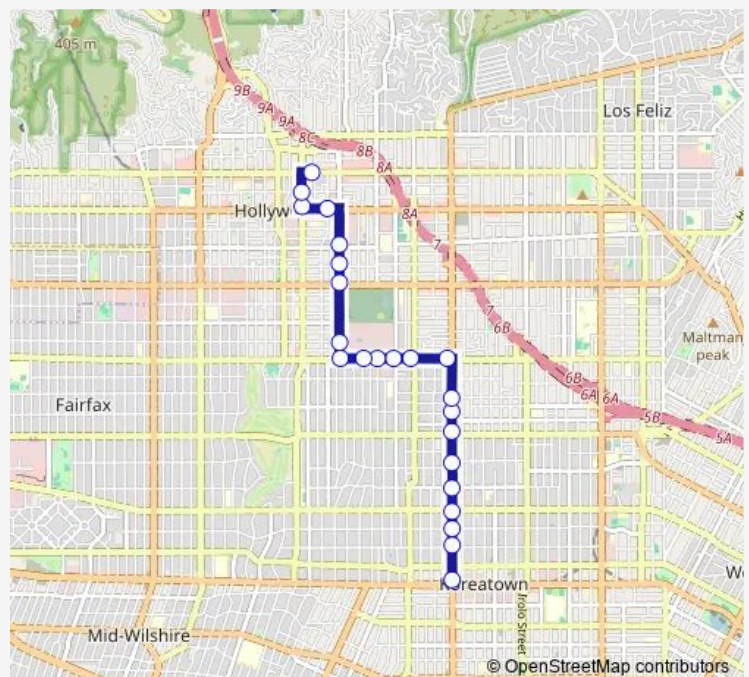

Gower & Fountain (Northbound)

Sunset & El Centro (Westbound)

Vine & Sunset Blvd

### Route schedule

Western & Wilshire (Northbound) — Hollywood Blvd & Argyle Ave (Eastbound)

Monday	06:00-18:55
Tuesday	06:00-18:55
Wednesday	06:00-18:55
Thursday	06:00-18:55
Friday	06:00-18:55
Saturday	09:00-18:10
Sunday	09:00-18:10

### Route info

Direction: Western & Wilshire (Northbound)

Stops: 23

Trip Duration: 0 hour 20 min

Hollywood/Wilshire — Dash Hollywood/Wilshire

Vine & Selma Ave

Hollywood Blvd & Argyle Ave (Eastbound)

## Direction

Hollywood Blvd & Argyle Ave (Eastbound) — 6th & Western (Eastbound)

22 stops

[Open route schedule](#)

Hollywood Blvd & Argyle Ave (Eastbound)

Sunset & Gower (Eastbound)

Gower & Fountain (Southbound)