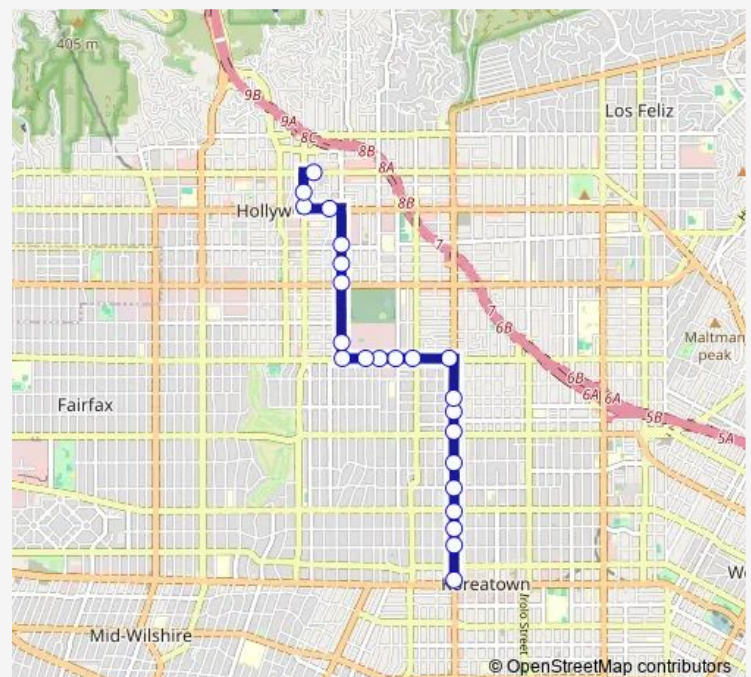

Melrose & Western (Westbound)

Melrose & Wilton (Westbound)

Melrose & Van Ness (Westbound)

Melrose & Bronson (westbound)

Melrose & Windsor (Westbound)

Melrose & Gower (Westbound)

Gower & Waring (Northbound)

Gower & Santa Monica (Northbound)

Gower & Lexington (Northbound)

Gower & Fountain (Northbound)

Sunset & El Centro (Westbound)

Vine & Sunset Blvd

Route schedule

Western & Wilshire (Northbound) — Hollywood Blvd & Argyle Ave (Eastbound)

Monday	06:00-18:55
Tuesday	06:00-18:55
Wednesday	06:00-18:55
Thursday	06:00-18:55
Friday	06:00-18:55
Saturday	09:00-18:10
Sunday	09:00-18:10

Route info

Direction: Western & Wilshire (Northbound)

Stops: 23

Trip Duration: 0 hour 20 min

Hollywood/Wilshire — Dash Hollywood/Wilshire

Vine & Selma Ave

Hollywood Blvd & Argyle Ave (Eastbound)

Direction

Hollywood Blvd & Argyle Ave (Eastbound) — 6th & Western (Eastbound)

22 stops

[Open route schedule](#)

Hollywood Blvd & Argyle Ave (Eastbound)

Sunset & Gower (Eastbound)

Gower & Fountain (Southbound)

Gower & Lexington (Southbound)