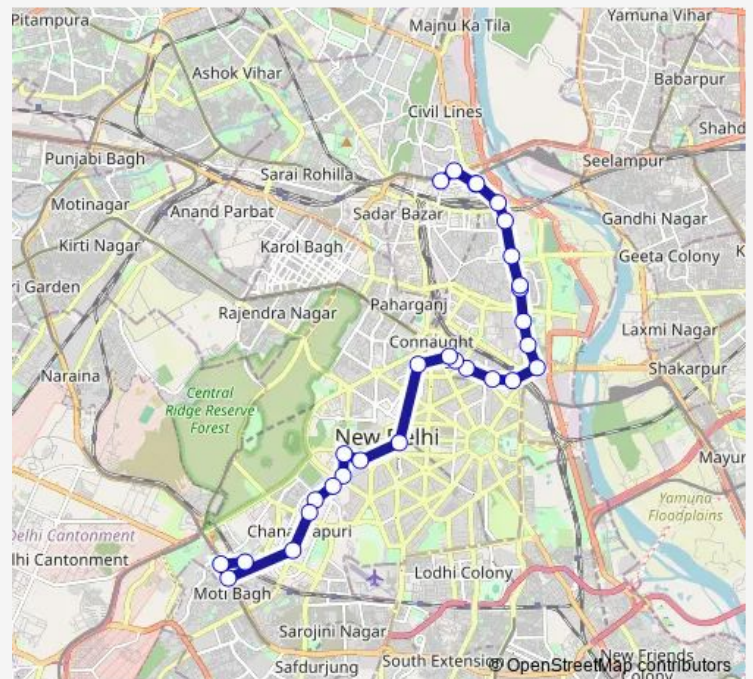

### Route schedule

Mori Gate Terminal — Nanak Pura Community Centre

Monday 08:05-18:00

Tuesday 08:05-18:00

Wednesday 08:05-18:00

Thursday 08:05-18:00

Friday 08:05-18:00

Saturday 08:05-18:00

### Route info

Direction: Mori Gate Terminal

Stops: 29

Trip Duration: 1 hour 7 min

632up

Teen Murti

PS Chankya Puri

UK High Commision