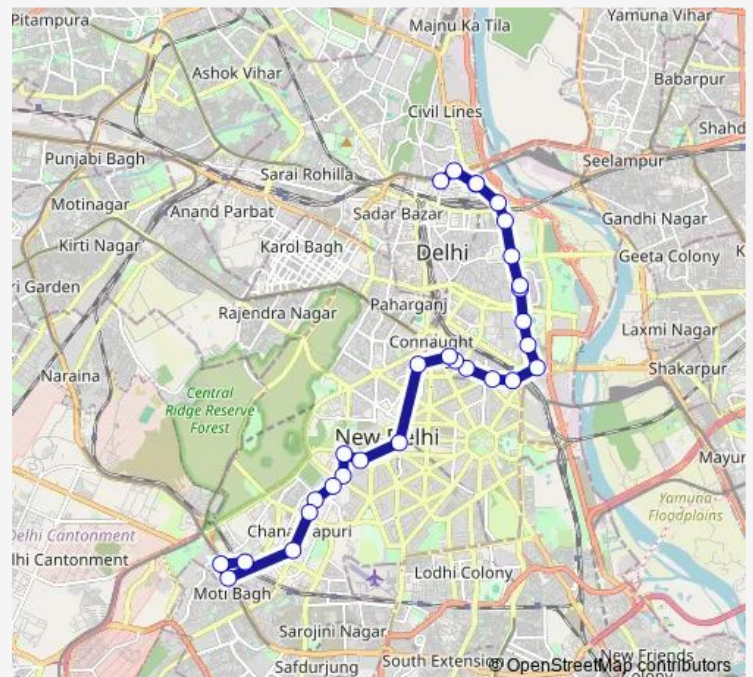

Udyog Bhawan

Tyag Raj Marg

South Enclave

Route schedule

Mori Gate Terminal — Nanak Pura Community Centre

Monday 08:05-18:00

Tuesday 08:05-18:00

Wednesday 08:05-18:00

Thursday 08:05-18:00

Friday 08:05-18:00

Saturday 08:05-18:00

Sunday 08:05-18:00

Route info

Direction: Mori Gate Terminal

Stops: 29

Trip Duration: 1 hour 7 min