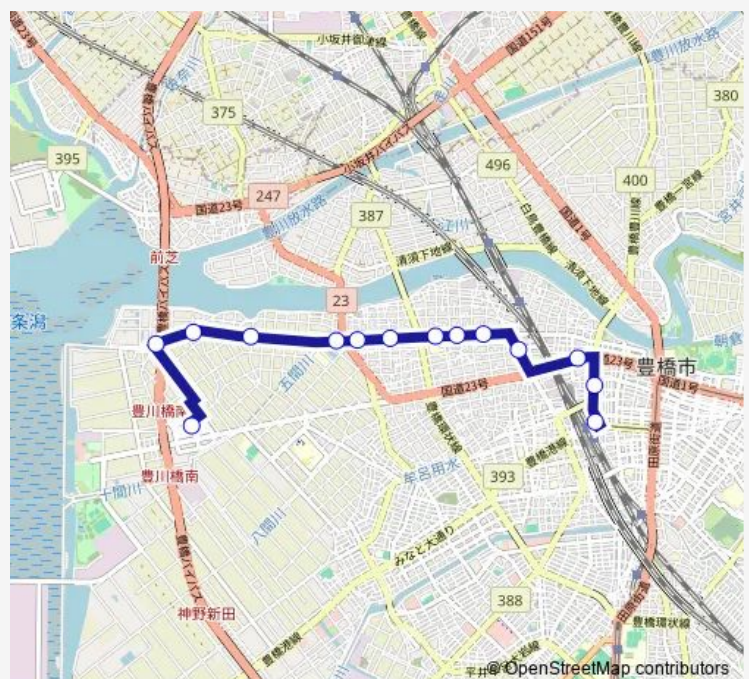

Bus 卸団地線

【卸団地線】 総合卸団地→富久縞町→吉川町→豊橋駅前

[Go to website](#)

Direction

総合卸団地 — 豊橋駅前

14 stops

[Open route schedule](#)

総合卸団地

五号

富久縞町

小水尾

吉田方地区市民館

高洲町

馬見塚町

吉田方小学校

吉川町

吉田方農協

菰口町

守下

こども未来館・商工会議所

豊橋駅前

Route schedule

総合卸団地 — 豊橋駅前

Monday 07:43

Tuesday 07:43

Wednesday 07:43

Thursday 07:43

Friday 07:43

Saturday 07:52

Sunday 07:52

Route info

Direction: 総合卸団地

Stops: 14

Trip Duration: 0 hour 26 min

卸団地線 — 【卸団地線】 総合卸団地→富久縞町→吉川町→豊橋駅前