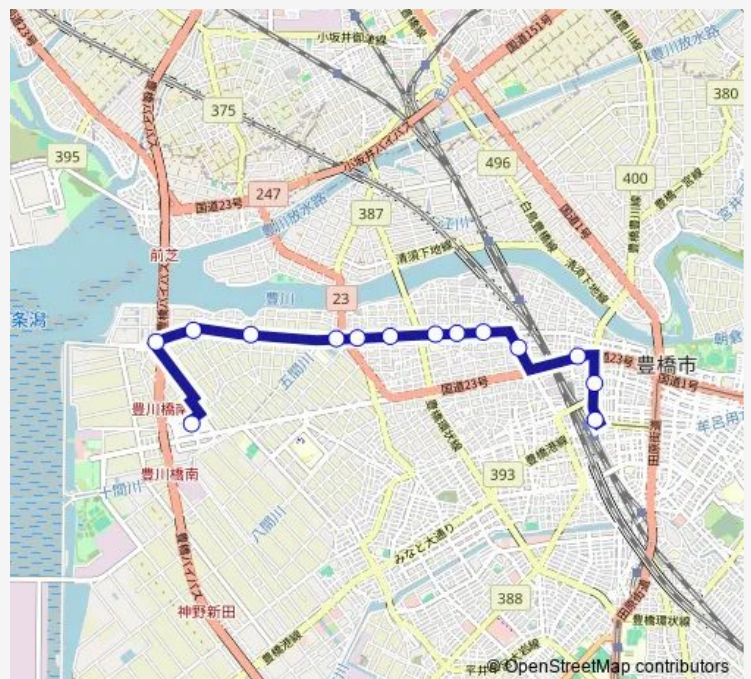

Bus 卸団地線

【卸団地線】 総合卸団地→富久縞町→吉川町→豊橋駅前

[Go to website](#)

Direction

総合卸団地 — 豊橋駅前

14 stops

[Open route schedule](#)

総合卸団地

五号

富久縞町

小水尾

吉田方地区市民館

高洲町

馬見塚町

吉田方小学校

吉川町

吉田方農協

菰口町

守下

こども未来館・商工会議所

豊橋駅前

Route schedule

総合卸団地 — 豊橋駅前

Monday 07:43

Tuesday 07:43

Wednesday 07:43

Thursday 07:43

Friday 07:43

Saturday 07:52

Sunday 07:52

Route info

Direction: 総合卸団地

Stops: 14

Trip Duration: 0 hour 26 min

卸団地線 — 【卸団地線】 総合卸団地→富久縞町→吉川町→豊橋駅前