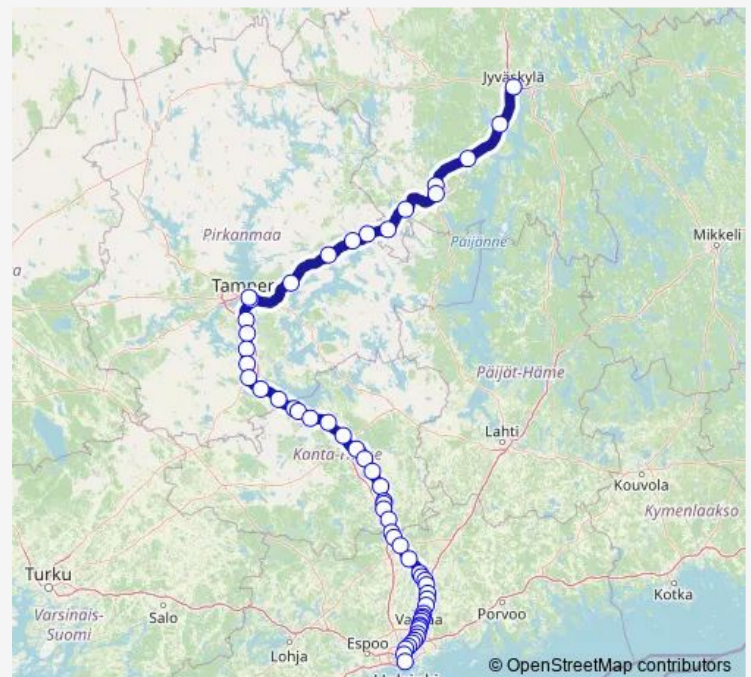

Long Distance Trains IC 80 Jyväskylä - Helsinki

[Go to website](#)

Direction

Jyväskylä — Helsinki

59 stops

[Open route schedule](#)

Jyväskylä

Muurame

Saakoski

Jämsänkoski

Jämsä

Lahdenperä

Länkipohja

Talviainen

Torkkeli

Orivesi

Haviseva

Tampere Järvensivu

Tampere

Sääksjärvi

Vanattara

Lempäälä

Mattila

Viiala

Toijala

Kuurila

Vinnilä

Route schedule

Jyväskylä — Helsinki

Monday 05:24

Tuesday 05:24

Wednesday 05:24

Thursday 05:24

Friday 05:24

Saturday —

Sunday —

Route info

Direction: Jyväskylä

Stops: 59

Trip Duration: 3 hour 30 min

■ IC 80 — Jyväskylä - Helsinki