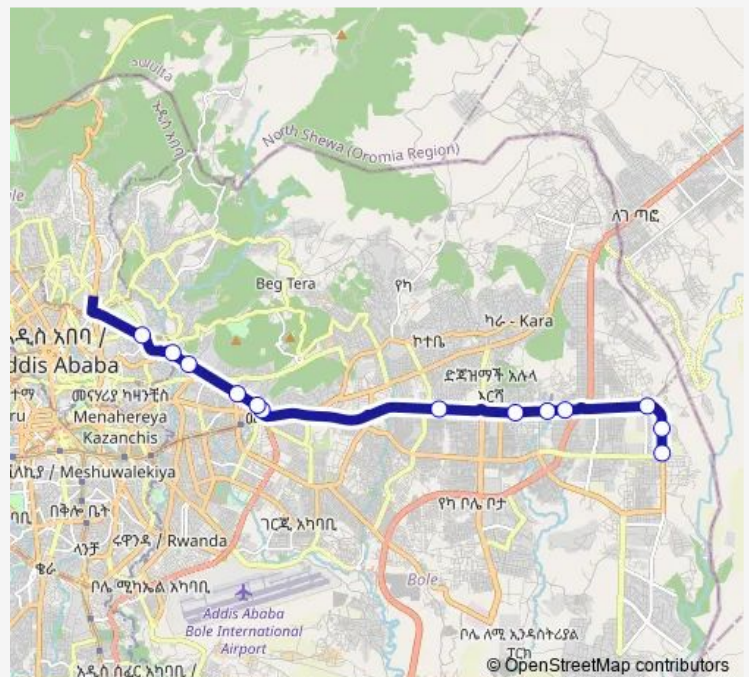

Bus AB083 Ayat Chefe Condominium ↔ 6 Kilo

[Go to website](#)

Direction

Menlik Hospital — Ayat Chefe Condominium

17 stops

[Open route schedule](#)

- Menlik Hospital
- Kokebe Tsebah School
- British Embassy
- Abebe Sook
- Yeka Michael
- Megenagna
- Abysinia Cafe Area
- Menaheria
- Sealite Mihret
- St. Michael
- Yetebaberut
- Meri (Yetebaberut)
- Cmc
- Ayat Square
- Feres Bet
- Bono Meskid
- Ayat Chefe Condominium

Route schedule

Menlik Hospital — Ayat Chefe Condominium

Monday	06:00
Tuesday	06:00
Wednesday	06:00
Thursday	06:00
Friday	06:00
Saturday	06:00
Sunday	06:00

Route info

Direction: Menlik Hospital

Stops: 17

Trip Duration: 1 hour 16 min

AB083 — Ayat Chefe Condominium ↔ 6 Kilo

Direction

Ayat Chefe Condominium — Menelik II Hospital

13 stops

[Open route schedule](#)

Ayat Chefe Condominium

Police Tabia

Tsebel

Friday 06:00

Saturday 06:00

Sunday 06:00

Route info

Direction: Ayat Chefe Condominium

Stops: 13

Trip Duration: 1 hour 1 min

AB083 Bus time schedules and route maps are available in an offline PDF at busmaps.com. Use the busmaps.com website to see live bus times, train schedule or subway schedule, and step-by-step directions for all public transit in Addis Ababa