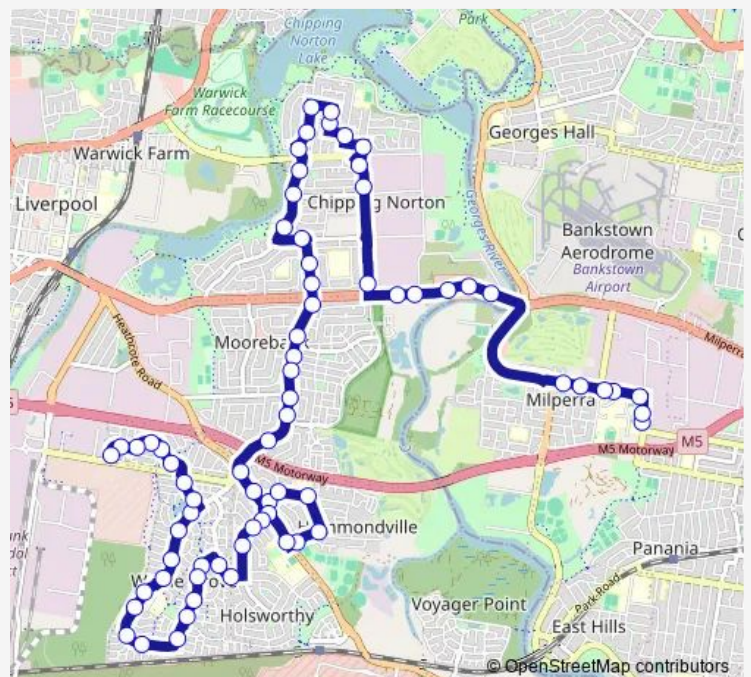

58 Newbridge Rd

Newbridge Rd Before Davy Robinson Dr

Newbridge Rd Opp Riverside Rd

Newbridge Rd Opp Pat Devlin Cl

Governor Macquarie Dr At Balanada Av

Governor Macquarie Dr After Childs Rd

Governor Macquarie Dr Opp Barry Rd

Ernest Av Opp Market Plaza

Central Av At Faversham Cres

Chippenham St At Chesham Pl

Chippenham St Before Bent St

Ascot Dr At Bent St

Route schedule

Mount St Joseph Secondary School, Horsley Rd — Delfin Dr Before Anzac Rd

Monday	15:40
Tuesday	15:40
Wednesday	15:40
Thursday	15:40
Friday	15:40
Saturday	—
Sunday	—

Route info

Direction: Mount St Joseph Secondary School, Horsley Rd

Stops: 70

Trip Duration: 0 hour 50 min

S575 — Mt St Joseph HS to Delfin Dr before Anzac Rd, Moorebank **BusMaps**

Delfin Dr Opp Burdekin Ct

Delfin Dr At Orara Ct

Delfin Dr Opp Warrego Ct

Orara Park, Delfin Dr

Delfin Dr Opp Wombeyan Ct

Delfin Dr Before Anzac Rd

S575 School Bus time schedules and route maps are available in an offline PDF at busmaps.com. Use the busmaps.com website to see live bus times, train schedule or subway schedule, and step-by-step directions for all public transit in Liverpool