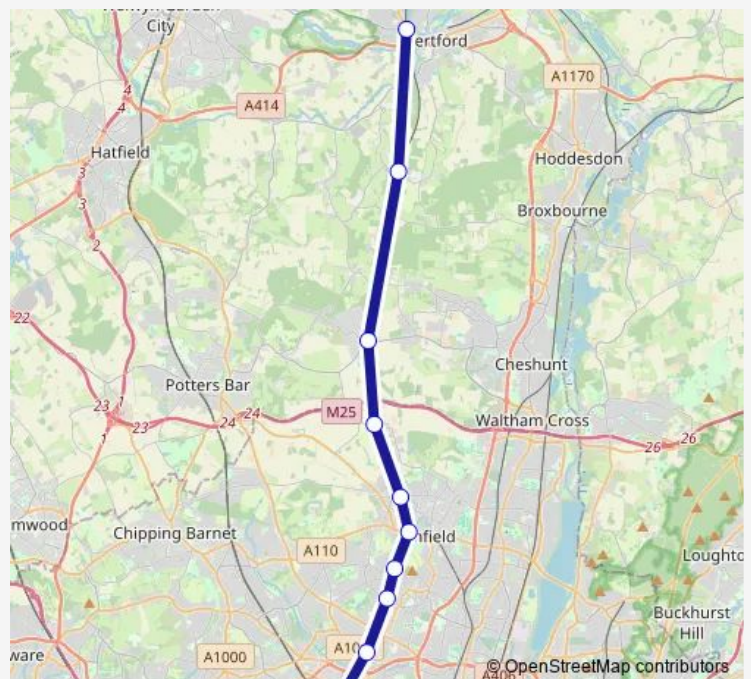

Grange Park

Enfield Chase

Gordon Hill

Crews Hill

Cuffley

Bayford

Hertford North

### Route schedule

Alexandra Palace — Hertford North

Monday	00:08-01:36 <sup>+1</sup>
Tuesday	00:05-01:36 <sup>+1</sup>
Wednesday	00:05-01:36 <sup>+1</sup>
Thursday	00:05-01:36 <sup>+1</sup>
Friday	00:05-01:36
Saturday	05:05-23:05
Sunday	05:08-00:08 <sup>+1</sup>

### Route info

Direction: Alexandra Palace

Stops: 11

Trip Duration: 1 hour 28 min

Gn:Aap->Hfn Rail Replacement Bus Service time schedules and route maps are available in an offline PDF at [busmaps.com](https://busmaps.com). Use the [busmaps.com](https://busmaps.com) website to see live bus times, train schedule or subway schedule, and step-by-step directions for all public transit in Enfield Town