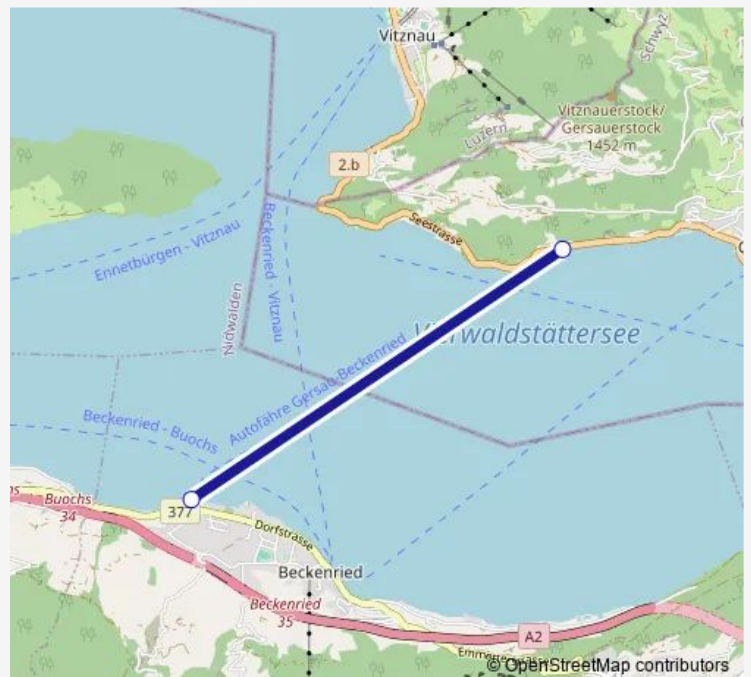

Ferry 29 FAE 29

[Go to website](#)

Direction

undefined — undefined

0 stops

[Open route schedule](#)

Route schedule

undefined — undefined

Monday	14:00
Tuesday	14:00
Wednesday	14:00
Thursday	14:00
Friday	14:00
Saturday	14:00
Sunday	14:00

Route info

Direction:

Stops: 0

Trip Duration: – min

■ 29 — FAE 29

29 Ferry time schedules and route maps are available in an offline PDF at busmaps.com. Use the busmaps.com website to see live bus times, train schedule or subway schedule, and step-by-step directions for all public transit in Beckenried