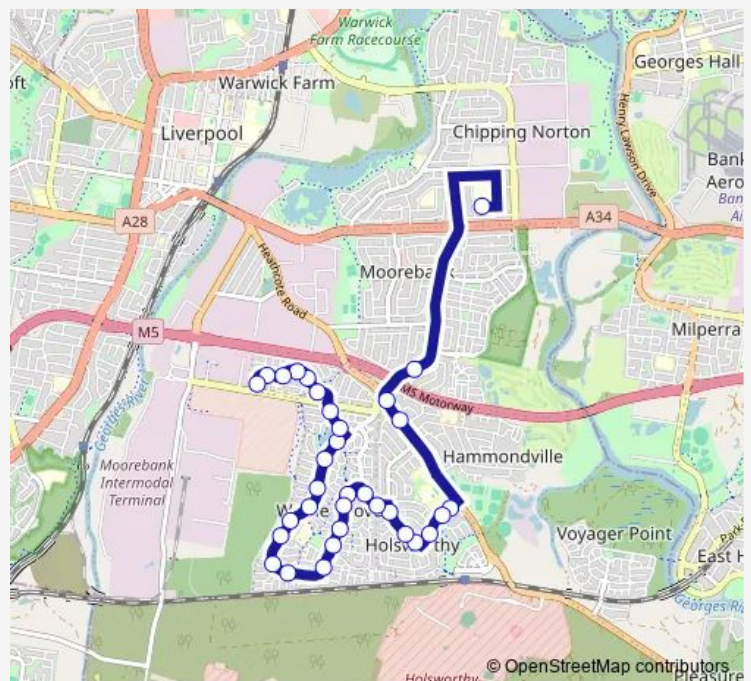

Australis Av Opp Australis Park

Australis Av Opp Claremont Ct

Wattle Grove Dr After Evandale Ct

Wattle Grove Dr After Somercotes Ct

Wattle Grove Dr Opp Cressbrook Dr

Route schedule

Moorebank High School, Boolarong Av — Delfin Dr Before Anzac Rd

Stops: 33

Trip Duration: 0 hour 35 min

S545 — Moorebank High School to Holsworthy or Wattle Grove **BusMaps**

Corryton Park, Wattle Grove Dr

Wattle Grove Dr Opp Merryville Cct

Wattle Grove Dr Before Gracemere Ct

Nuwarra Rd After Marshall Av

Meehan Park, Heathcote Rd

Heathcote Rd Before Walder Rd

Holsworthy Station, Access Road, The Boulevard

Route schedule

Moorebank High School, Boolarong Av — Holsworthy Station, Access Road, The Boulevard

Stops: 5

Trip Duration: 0 hour 18 min

S545 School Bus time schedules and route maps are available in an offline PDF at busmaps.com. Use the busmaps.com website to see live bus times, train schedule or subway schedule, and step-by-step directions for all public transit in Liverpool