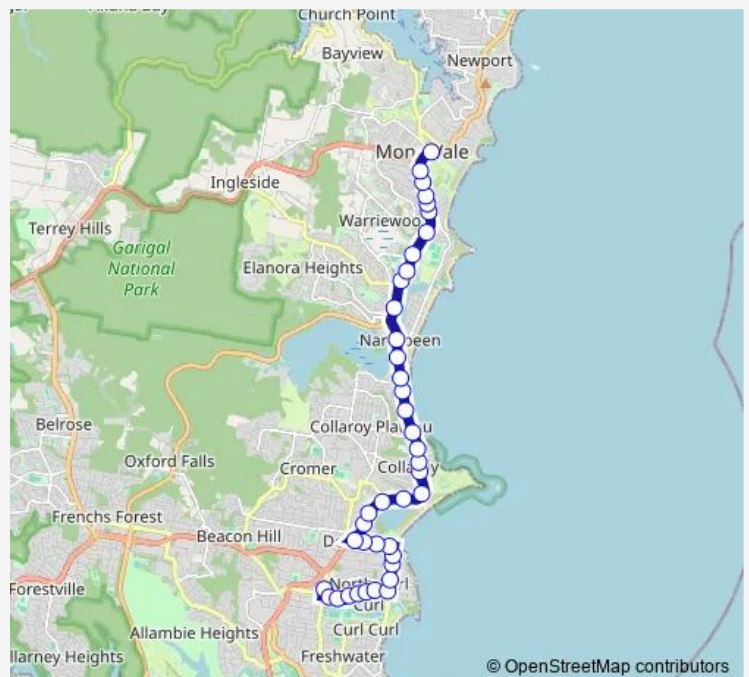

School Bus 734n Manly High School to Mona Vale Junction

[Go to website](#)

Direction

Nbsc Manly Campus, Harbord Rd — Mona Vale B-Line, Barrenjoey Rd

40 stops

[Open route schedule](#)

- Nbsc Manly Campus, Harbord Rd
- Abbott Rd Opp Denzil Joyce Oval
- Abbott Rd Opp Reub Hudson Oval
- Pitt Rd At Fairport St
- Pitt Rd Before Playfair Rd
- Pitt Rd At Reid Av
- Pitt Rd Opp Granger Av
- Pitt Rd At Griffin Rd
- Griffin Rd After Headland Rd
- Griffin Rd At Boronia St
- The Strand After Pacific Pde
- Howard Av After The Strand
- Howard Av At Avon Rd
- Howard Av Opp Walter Gors Park
- Howard Av Before Pittwater Rd
- Pittwater Rd At Hawkesbury Av
- Pittwater Rd At Lismore Av
- Pittwater Rd Before South Creek Rd
- Pittwater Rd At Hadleigh Av
- Pittwater Rd Before Hay St
- Pittwater Rd Opp Griffith Park

Route schedule

Nbsc Manly Campus, Harbord Rd — Mona Vale B-Line, Barrenjoey Rd

Monday	15:35
Tuesday	14:40
Wednesday	14:40
Thursday	14:40
Friday	15:35
Saturday	—
Sunday	—

Route info

Direction: Nbsc Manly Campus, Harbord Rd

Stops: 40

Trip Duration: 0 hour 31 min

734n — Manly High School to Mona Vale Junction

Pittwater Rd At Ocean Gr

Pittwater Rd Opp Brissenden Av

Collaroy B-Line, Pittwater Rd

Pittwater Rd At Ramsay St

Pittwater Rd At Clarke St

Pittwater Rd Before Warriewood Rd

Pittwater Rd At Elimatta Rd

Pittwater Rd Opp Coronation St

Pittwater Rd Before Jenkins St

Pittwater Rd At Rowan St

Pittwater Rd Opp Mona Vale Bowling Club

Mona Vale B-Line, Barrenjoey Rd