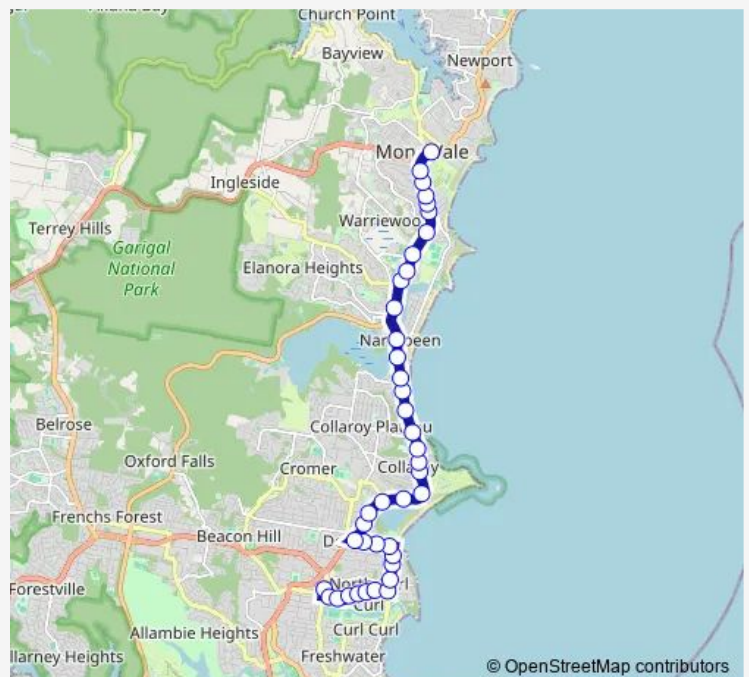

School Bus 734n Manly High School to Mona Vale Junction

[Go to website](#)

Direction

Nbsc Manly Campus, Harbord Rd — Mona Vale B-Line, Barrenjoey Rd

40 stops

[Open route schedule](#)

- Nbsc Manly Campus, Harbord Rd
- Abbott Rd Opp Denzil Joyce Oval
- Abbott Rd Opp Reub Hudson Oval
- Pitt Rd At Fairport St
- Pitt Rd Before Playfair Rd
- Pitt Rd At Reid Av
- Pitt Rd Opp Granger Av
- Pitt Rd At Griffin Rd
- Griffin Rd After Headland Rd
- Griffin Rd At Boronia St
- The Strand After Pacific Pde
- Howard Av After The Strand
- Howard Av At Avon Rd
- Howard Av Opp Walter Gors Park
- Howard Av Before Pittwater Rd
- Pittwater Rd At Hawkesbury Av
- Pittwater Rd At Lismore Av
- Pittwater Rd Before South Creek Rd
- Pittwater Rd At Hadleigh Av
- Pittwater Rd Before Hay St
- Pittwater Rd Opp Griffith Park

Route schedule

Nbsc Manly Campus, Harbord Rd — Mona Vale B-Line, Barrenjoey Rd

Monday	15:35
Tuesday	14:40
Wednesday	14:40
Thursday	14:40
Friday	15:35
Saturday	—
Sunday	—

Route info

Direction: Nbsc Manly Campus, Harbord Rd

Stops: 40

Trip Duration: 0 hour 31 min

734n — Manly High School to Mona Vale Junction

Pittwater Rd At Ocean Gr

Pittwater Rd Opp Brissenden Av

Collaroy B-Line, Pittwater Rd

Pittwater Rd At Ramsay St

Pittwater Rd At Clarke St

Pittwater Rd Before Warriewood Rd

Pittwater Rd At Elimatta Rd

Pittwater Rd Opp Coronation St

Pittwater Rd Before Jenkins St

Pittwater Rd At Rowan St

Pittwater Rd Opp Mona Vale Bowling Club

Mona Vale B-Line, Barrenjoey Rd