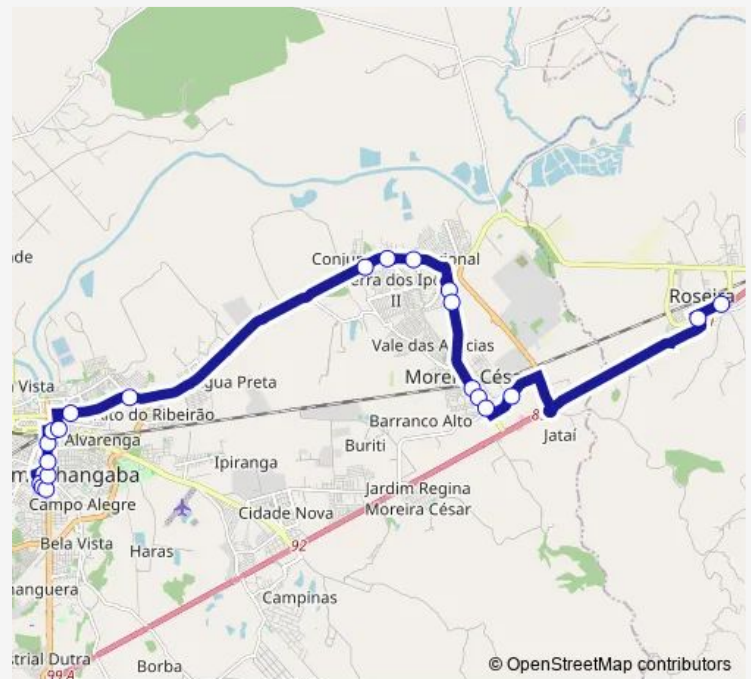

Avenida Doutor José Monteiro Machado César, 2-326

Rua Professor Vicente Punzi, 287

Route schedule

Rua Euclides de Figueiredo, 1-89 — Terminal Rodoviario DE Roseira

Monday 17:40

Tuesday 17:40

Wednesday 17:40

Thursday 17:40

Friday 17:40

Saturday —

Sunday —

Route info

Direction: Rua Euclides de Figueiredo, 1-89

Stops: 22

Trip Duration: 0 hour 34 min

30 stops

[Open route schedule](#)

Terminal Rodoviario DE Roseira

Rua Roque Vieira, 2-108

Rua Coronel P M Rodophiano de Barros, 255-633

Rodovia Presidente Washington Luís, 4515-5121

Rodovia Presidente Washington Luís, 787-1641

Wednesday 18:20

Thursday 18:20

Friday 18:20

Saturday —

Sunday —

Route info

Direction: Terminal Rodoviario DE Roseira

Stops: 30