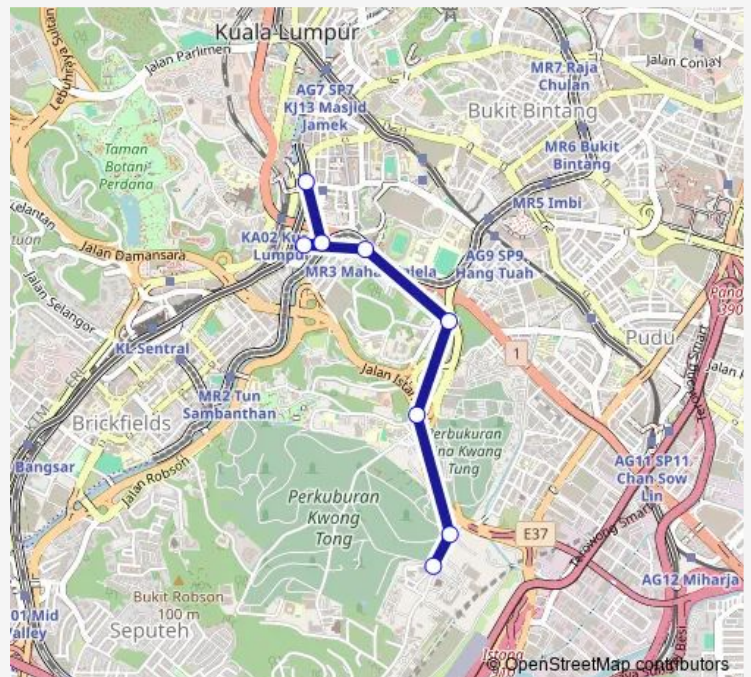

**Route schedule**

Masjid, Jalan Lapangan Terbang — Pasar Seni, Stesen LRT Pasar Seni

Monday	06:00
Tuesday	06:00
Wednesday	06:00
Thursday	06:00
Friday	06:00
Saturday	06:00
Sunday	06:00

**Route info**

Direction: Masjid, Jalan Lapangan Terbang

Stops: 8

Trip Duration: 17 hour 0 min

■ U423 — Pasar Seni

### Direction

Pasar Seni, Stesen LRT Pasar Seni — Unit Udara Polis, Jalan Lapangan Terbang

5 stops

[Open route schedule](#)

Pasar Seni, Stesen LRT Pasar Seni

Stesen Monorel Maharajalela, Jalan Maharajalela

### Route info

Direction: Pasar Seni, Stesen LRT Pasar Seni

Stops: 5

Trip Duration: 17 hour 0 min

U423 Bus time schedules and route maps are available in an offline PDF at [busmaps.com](http://busmaps.com). Use the [busmaps.com](http://busmaps.com) website to see live bus times, train schedule or subway schedule, and step-by-step directions for all public transit in Kuala Lumpur