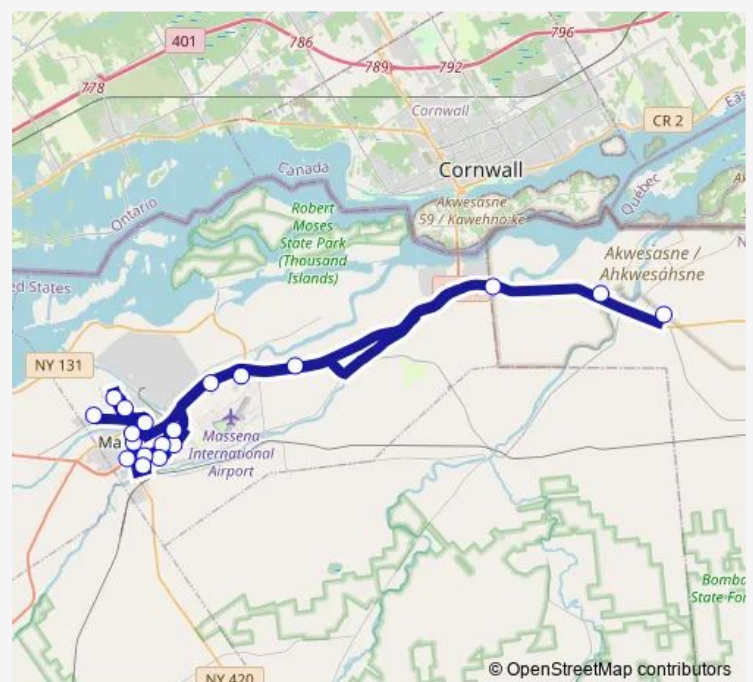

Wednesday 07:00-08:00

Thursday 07:00-08:00

Friday 07:00-08:00

Saturday —

Sunday —

Route info

Direction: The Arc Jefferson - St. Lawrence

Stops: 21

Trip Duration: 2 hour 47 min

70A & 70B — Massena-Hogansburg/Canton-Madrid-Massena/Canton-Potsdam-Massena/Massena-Canton

Direction

Massena Hospital — The Arc Jefferson - St. Lawrence

11 stops

[Open route schedule](#)

Akwasasne Senior Center

St. Regis Nursing Home

The Arc Jefferson - St. Lawrence

Route schedule

Massena Hospital — The Arc Jefferson - St. Lawrence

Monday 16:42-17:42

Tuesday 16:42-17:42

Wednesday 16:42-17:42

Thursday 16:42-17:42

Friday 16:42-17:42

Saturday —

Sunday —

Route info

Direction: Massena Hospital

Stops: 11

Trip Duration: 2 hour 3 min