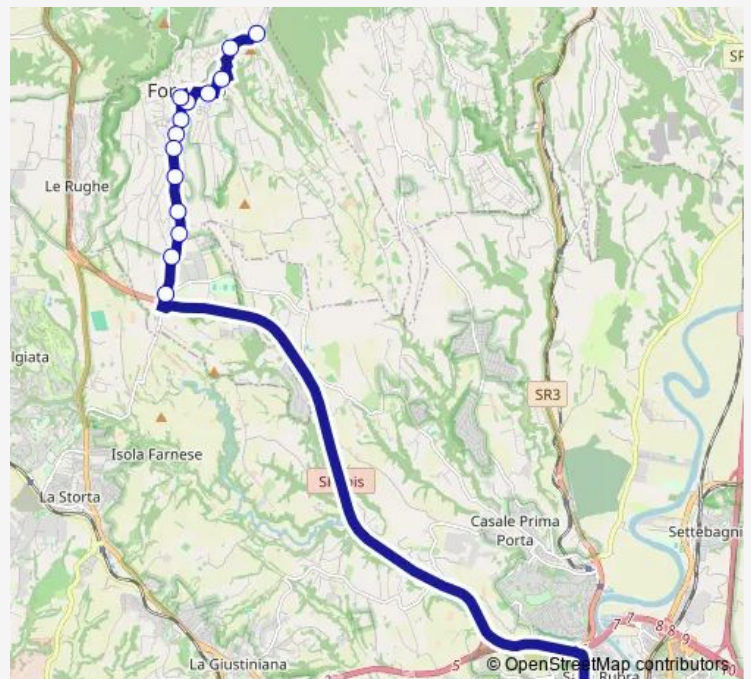

Route schedule

Formello | Via Formellese Via Monte Statua # f11407 —
Roma | Saxa Rubra (Arrivi) # f1494

Monday	06:50-15:40
Tuesday	06:50-15:40
Wednesday	06:50-15:40
Thursday	06:50-15:40
Friday	06:50-15:40
Saturday	06:50-07:15
Sunday	—

Route info

Direction: Formello | Via Formellese Via Monte Statua # f11407

Stops: 17

Trip Duration: 0 hour 50 min

Bus time schedules and route maps are available in an offline PDF at busmaps.com. Use the busmaps.com website to see live bus times, train schedule or subway schedule, and step-by-step directions for all public transit in Formello