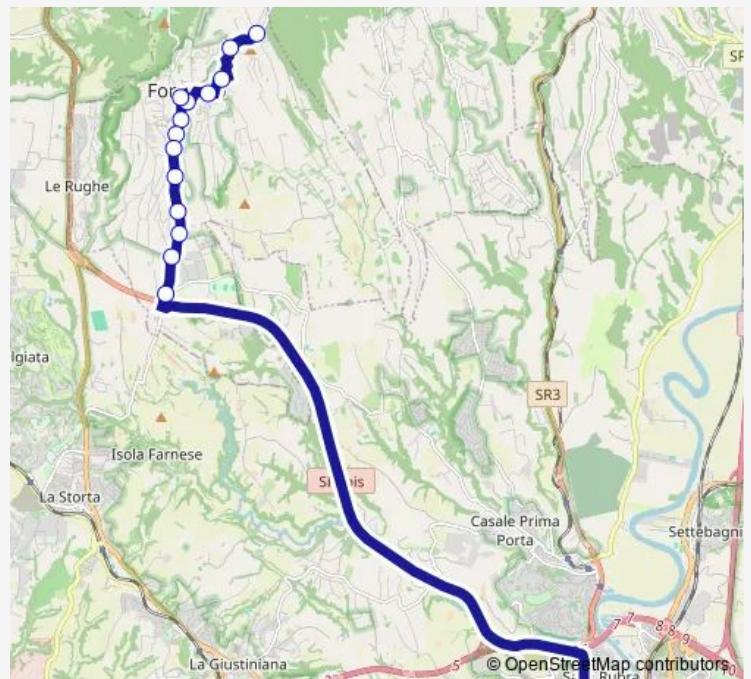

Route schedule

Formello | Via Formellese Via Monte Statua # f11407 —
Roma | Saxa Rubra (Arrivi) # f1494

Monday	06:50-15:40
Tuesday	06:50-15:40
Wednesday	06:50-15:40
Thursday	06:50-15:40
Friday	06:50-15:40
Saturday	06:50-07:15
Sunday	—

Route info

Direction: Formello | Via Formellese Via Monte Statua # f11407

Stops: 17

Trip Duration: 0 hour 50 min

Bus time schedules and route maps are available in an offline PDF at busmaps.com. Use the busmaps.com website to see live bus times, train schedule or subway schedule, and step-by-step directions for all public transit in Formello