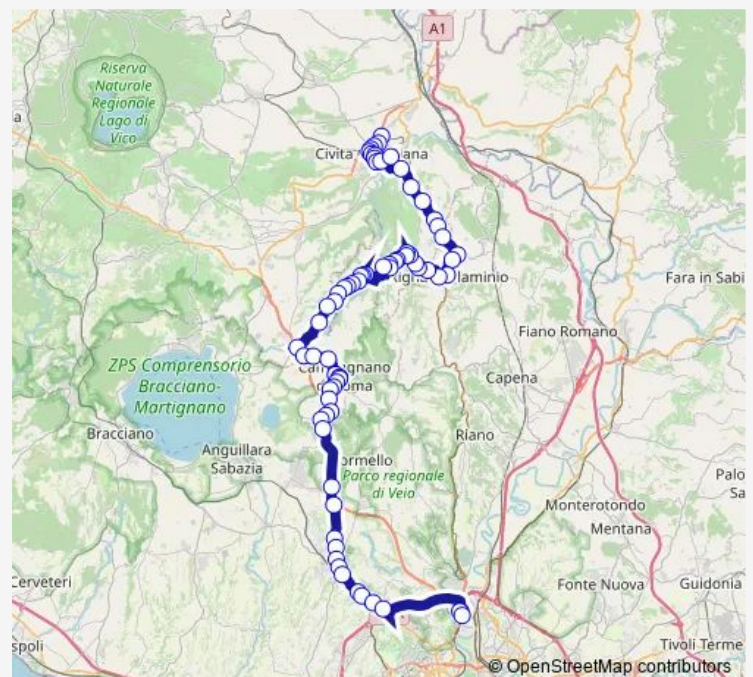

—

Friday

—

Saturday

—

Sunday

06:20

Route info

Direction: Civita | Via Terni Via Palombara # f2358

Stops: 72

Trip Duration: 1 hour 50 min

Faleria | Via Falisca (Km 7) # f2203

Faleria | Via Falisca Via Casalaccio # f2204

Faleria | Sandali # f2205

Faleria | Via Roma # f2206