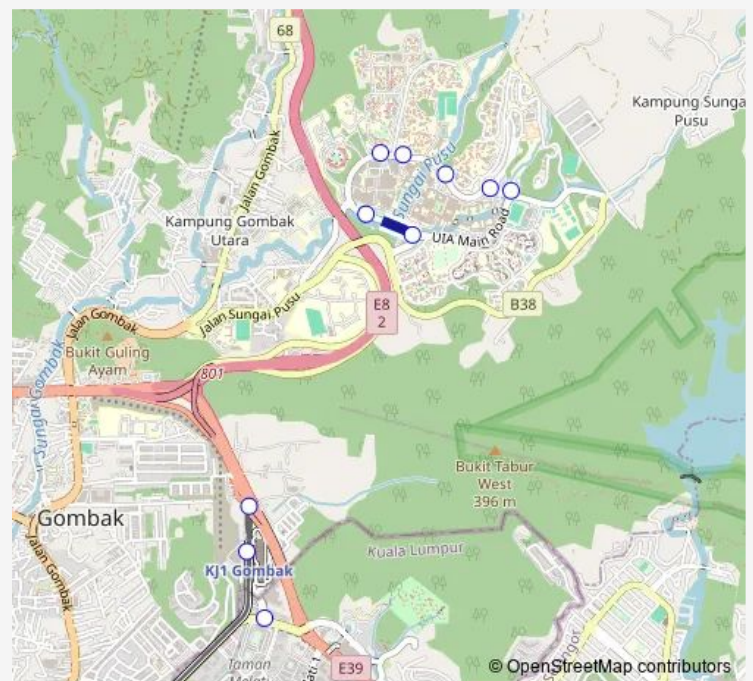

Shell Mrr2 Gombak, Mrr2

Stop 1 Rectory, Lingkarau Uia

Stop 2 Kulliyah Architecture, Lingkarau Uia

Stop 3 Kulliyah Engineering, Lingkarau Uia

Stop 4 Institute of Education, Lingkarau Uia

Stop 5 Kulliyah Irkhs, Lingkarau Uia

Stop 6 Kulliyah of Law, Lingkarau Uia

Hab Bas UIA Gombak, Lingkarau Uia

Route schedule

Stesen LRT Gombak, Jalan Terminal Putra — Hab Bas
UIA Gombak, Lingkarau Uia

Monday	06:00
Tuesday	06:00
Wednesday	06:00
Thursday	06:00
Friday	06:00
Saturday	06:00
Sunday	06:00

Route info

Direction: Stesen LRT Gombak, Jalan Terminal Putra

Stops: 10

Trip Duration: 17 hour 0 min

■ T231 — Stesen LRT Gombak

Direction

Hab Bas UIA Gombak, Lingkaran Uia — Stesen LRT Gombak, Jalan Terminal Putra

6 stops

[Open route schedule](#)

Hab Bas UIA Gombak, Lingkaran Uia

Stop 7 Kulliyah of Economics, Lingkaran Uia

Stop 8 Cafeteria, Lingkaran Uia

Stop 9 Rectory, Lingkaran Uia

Shell Mrr2 Gombak (opp.), Mrr2

Stesen LRT Gombak, Jalan Terminal Putra