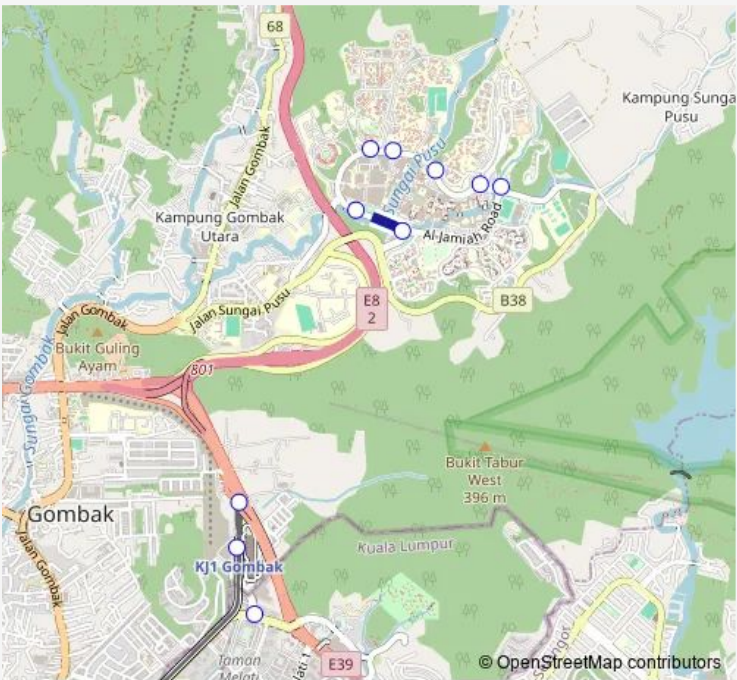

Bus T231 Stesen LRT Gombak

[Go to website](#)

Direction
 Stesen LRT Gombak, Jalan Terminal Putra — Hab Bas
 UIA Gombak, Lingkarau Uia

10 stops

[Open route schedule](#)

- Stesen LRT Gombak, Jalan Terminal Putra
- Kedai Motor, Jalan Taman Melati 1/5
- Shell Mrr2 Gombak, Mrr2
- Stop 1 Rectory, Lingkarau Uia
- Stop 2 Kulliyah Architecture, Lingkarau Uia
- Stop 3 Kulliyah Engineering, Lingkarau Uia
- Stop 4 Institute of Education, Lingkarau Uia
- Stop 5 Kulliyah Irkhs, Lingkarau Uia
- Stop 6 Kulliyah of Law, Lingkarau Uia
- Hab Bas UIA Gombak, Lingkarau Uia

Route schedule
 Stesen LRT Gombak, Jalan Terminal Putra — Hab Bas
 UIA Gombak, Lingkarau Uia

Monday	06:00
Tuesday	06:00
Wednesday	06:00
Thursday	06:00
Friday	06:00
Saturday	06:00
Sunday	06:00

Route info
 Direction: Stesen LRT Gombak, Jalan Terminal Putra
 Stops: 10
 Trip Duration: 17 hour 0 min

Direction

Hab Bas UIA Gombak, Lingkaran Uia — Stesen LRT Gombak, Jalan Terminal Putra

6 stops

[Open route schedule](#)

Hab Bas UIA Gombak, Lingkaran Uia

Stop 7 Kulliyah of Economics, Lingkaran Uia

Stop 8 Cafeteria, Lingkaran Uia

Wednesday 06:00

Thursday 06:00

Friday 06:00

Saturday 06:00

Sunday 06:00

Route info

Direction: Hab Bas UIA Gombak, Lingkaran Uia

Stops: 6