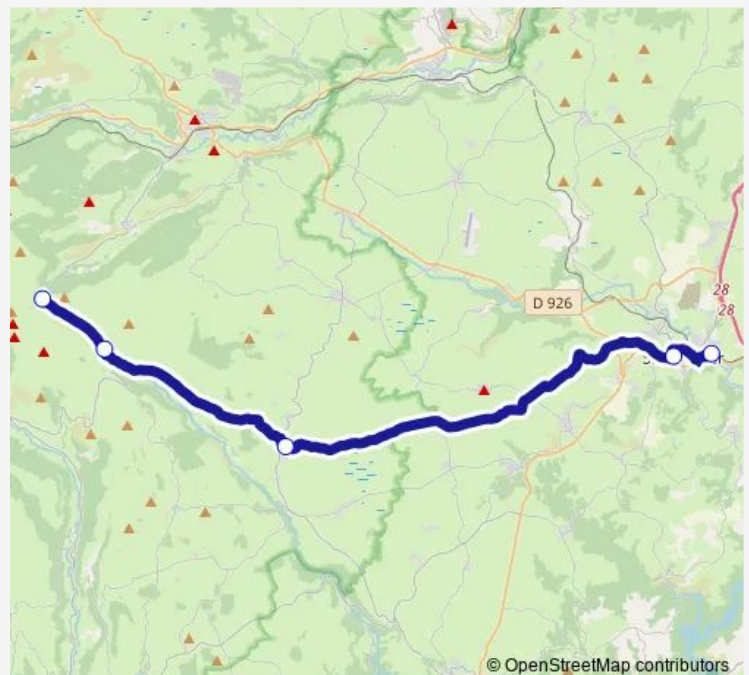

La Sagnette

Prat DE Bouc

Route schedule

Gare Ferroviaire — Prat DE Bouc

Monday	08:45-13:05
Tuesday	08:45-13:05
Wednesday	08:45-17:00
Thursday	08:45-13:05
Friday	08:45-13:05
Saturday	08:45-13:05
Sunday	08:45-13:05

Route info

Direction: Gare Ferroviaire

Stops: 5

Trip Duration: 0 hour 45 min

■ Ldmsfc — Saint Flour - Prat DE Bouc

BusMaps

Direction

Prat DE Bouc — Gare Ferroviaire

5 stops

[Open route schedule](#)

Prat DE Bouc

La Sagnette

Salle polyvalente

Allées G. Pompidou

Gare Ferroviaire

Route schedule

Stops: 5

Trip Duration: 0 hour 45 min

Ldmsfc Bus time schedules and route maps are available in an offline PDF at busmaps.com. Use the busmaps.com website to see live bus times, train schedule or subway schedule, and step-by-step directions for all public transit in Saint-Flour