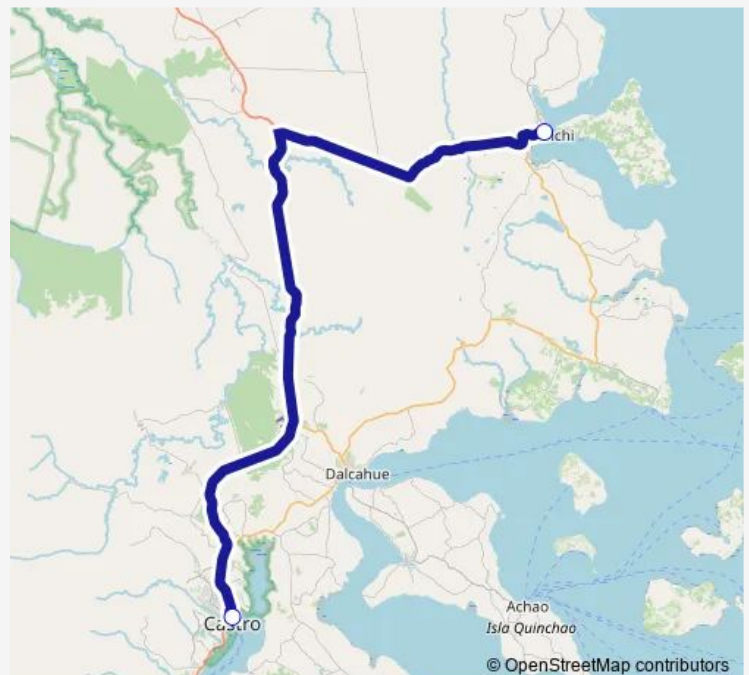

Bus J-Oje Quemchi - Castro

[Go to website](#)

Direction

Quemchi — Terminal Municipal De Castro

2 stops

[Open route schedule](#)

Quemchi

Terminal Municipal De Castro

Route schedule

Quemchi — Terminal Municipal De Castro

Monday	07:30-19:00
Tuesday	07:30-19:00
Wednesday	07:30-19:00
Thursday	07:30-19:00
Friday	07:30-19:00
Saturday	10:00-13:30
Sunday	—

Route info

Direction: Quemchi

Stops: 2

Trip Duration: 1 hour 20 min

J-Oje — Quemchi - Castro

BusMaps

Direction

Terminal Municipal De Castro — Quemchi

2 stops

[Open route schedule](#)

Route info

Direction: Terminal Municipal De Castro

Stops: 2

Trip Duration: 1 hour 20 min

J-Oje Bus time schedules and route maps are available in an offline PDF at busmaps.com. Use the busmaps.com website to see live bus times, train schedule or subway schedule, and step-by-step directions for all public transit in Castro