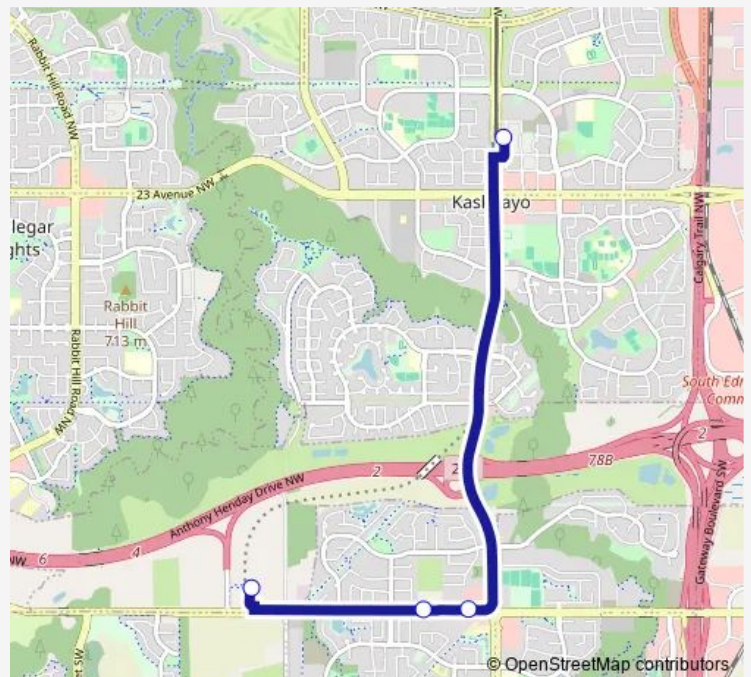

### Direction

Heritage Valley Transit Centre Bay A — Century Park Transit Centre Bay A

2 stops

[Open route schedule](#)

Heritage Valley Transit Centre Bay A

Century Park Transit Centre Bay A

### Route schedule

Heritage Valley Transit Centre Bay A — Century Park Transit Centre Bay A

Monday	05:00-21:45
Tuesday	05:00-21:45
Wednesday	05:00-21:45
Thursday	05:00-21:45
Friday	05:00-21:45
Saturday	—
Sunday	—

### Route info

Direction: Heritage Valley Transit Centre Bay A

Stops: 2

Trip Duration: 0 hour 9 min

700x — Century Park - Heritage Valley

### Direction

Century Park Transit Centre Bay A — Heritage Valley Transit Centre Bay A

4 stops

[Open route schedule](#)

Century Park Transit Centre Bay A

111 Street & Ellerslie Road Sw

115 Street & Ellerslie Road Sw