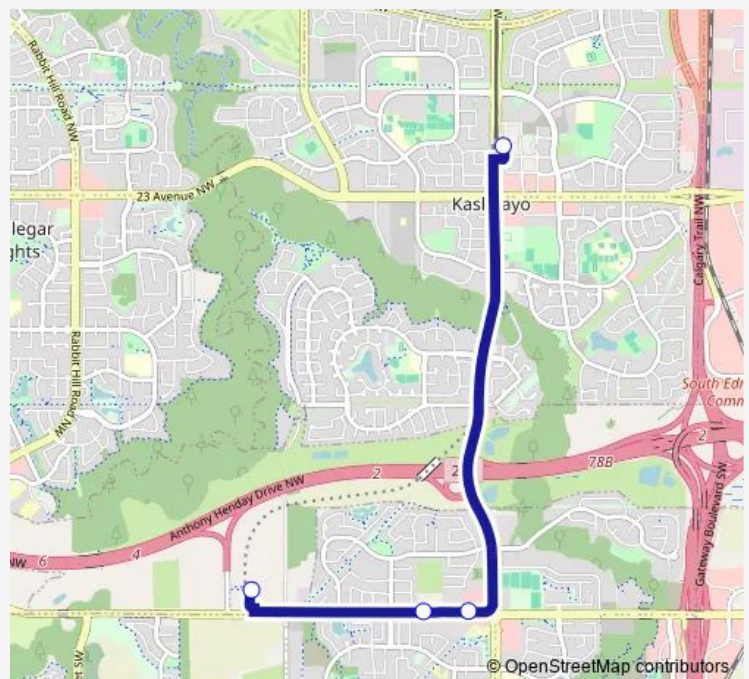

Bus 700X Century Park - Heritage Valley

[Go to website](#)

Direction

Heritage Valley Transit Centre Bay A — Century Park Transit Centre Bay A

2 stops

[Open route schedule](#)

Heritage Valley Transit Centre Bay A

Century Park Transit Centre Bay A

Route schedule

Heritage Valley Transit Centre Bay A — Century Park Transit Centre Bay A

Monday	05:00-21:45
Tuesday	05:00-21:45
Wednesday	05:00-21:45
Thursday	05:00-21:45
Friday	05:00-21:45
Saturday	—
Sunday	—

Route info

Direction: Heritage Valley Transit Centre Bay A

Stops: 2

Trip Duration: 0 hour 9 min

700X — Century Park - Heritage Valley

Direction

Century Park Transit Centre Bay A — Heritage Valley Transit Centre Bay A

4 stops

[Open route schedule](#)

Century Park Transit Centre Bay A

111 Street & Ellerslie Road SW

115 Street & Ellerslie Road Sw

Heritage Valley Transit Centre Bay A

Route schedule

Century Park Transit Centre Bay A — Heritage Valley Transit Centre Bay A