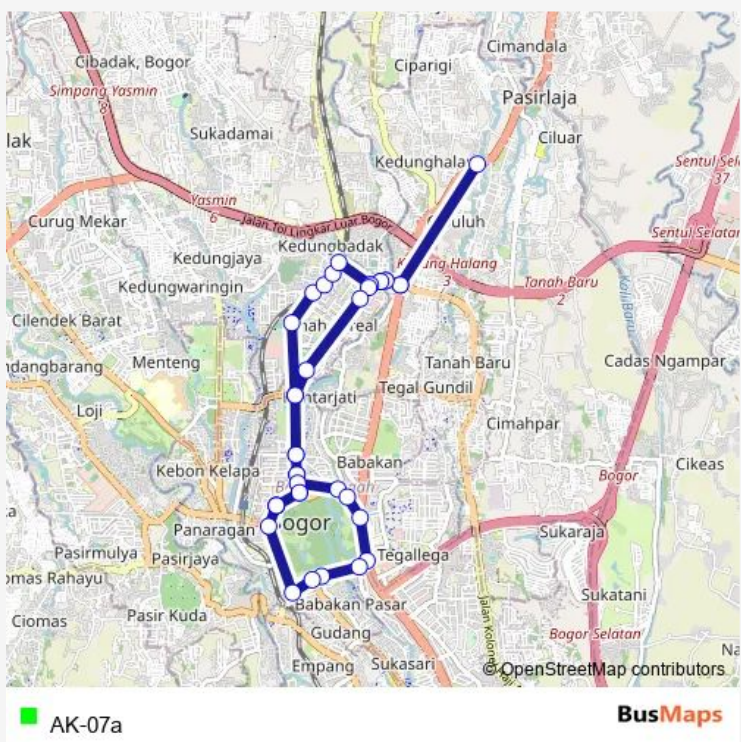

Direction
kb-gedong-sawah — kb-gedong-sawah
39 stops
[Open route schedule](#)

- kb-gedong-sawah
- Polisi Militer
- sudirman-first-corner
- ggbaru-sudirman
- Jl. Sudirman
- Air Mancur
- Jl. Pemuda
- pemuda-pedes
- line-07-4
- line-07-5
- line-07-6
- line-07-7
- jambudua-yani
- yani-sungai
- Jambu Dua
- Ciparigi
- Jambu Dua
- yani-sungai
- jambudua-yani
- line-07-7
- yani-2

Route schedule
kb-gedong-sawah — kb-gedong-sawah

Monday	00:00-23:50
Tuesday	00:00-23:50
Wednesday	00:00-23:50
Thursday	00:00-23:50
Friday	00:00-23:50
Saturday	00:00-23:50
Sunday	00:00-23:50

Route info
Direction: kb-gedong-sawah
Stops: 39
Trip Duration: 0 hour 44 min

Jl. Yani

yani-4

Air Mancur

Jl. Sudirman

ggbaru-sudirman

sudirman-first-corner

kb-salak

Jl. Pangrango

Kebun Raya

Botani Square

bangka-otista

otista-roda

China Town

Ramayana (Btm)

Jl. Muslihat

kb-gedong-sawah