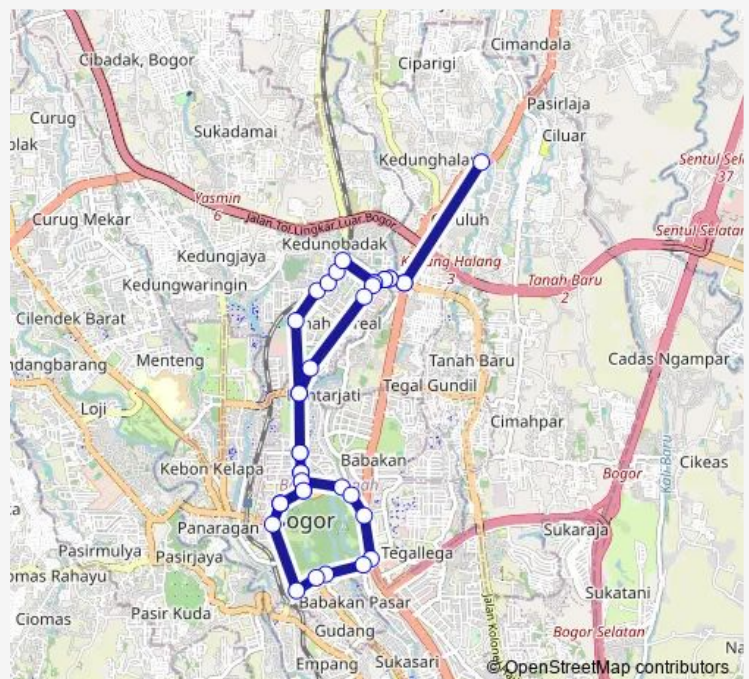

yani-2

Route schedule

kb-gedong-sawah — kb-gedong-sawah

Monday 00:00-23:50

Tuesday 00:00-23:50

Wednesday 00:00-23:50

Thursday 00:00-23:50

Friday 00:00-23:50

Saturday 00:00-23:50

Sunday 00:00-23:50

Route info

Direction: kb-gedong-sawah

Stops: 39

Trip Duration: 0 hour 44 min

AK-07A

Jl. Yani

Botani Square

bangka-otista

otista-roda

China Town

Ramayana (Btm)

Jl. Muslihat

kb-gedong-sawah

Polisi Militer