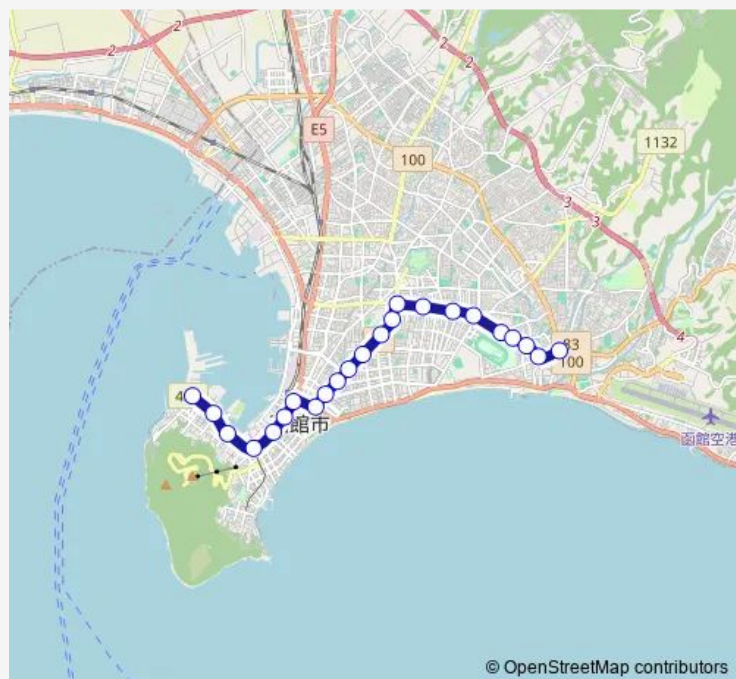

### Route schedule

函館どつく前 — 湯の川

Monday 12:54

Tuesday 12:54

Wednesday —

Thursday —

Friday —

Saturday —

### Route info

Direction: 函館どつく前

Stops: 23

Trip Duration: 0 hour 45 min

© OpenStreetMap contributors

湯の川温泉

湯の川

## Route info

Direction: 湯の川

Stops: 23

Trip Duration: 0 hour 44 min