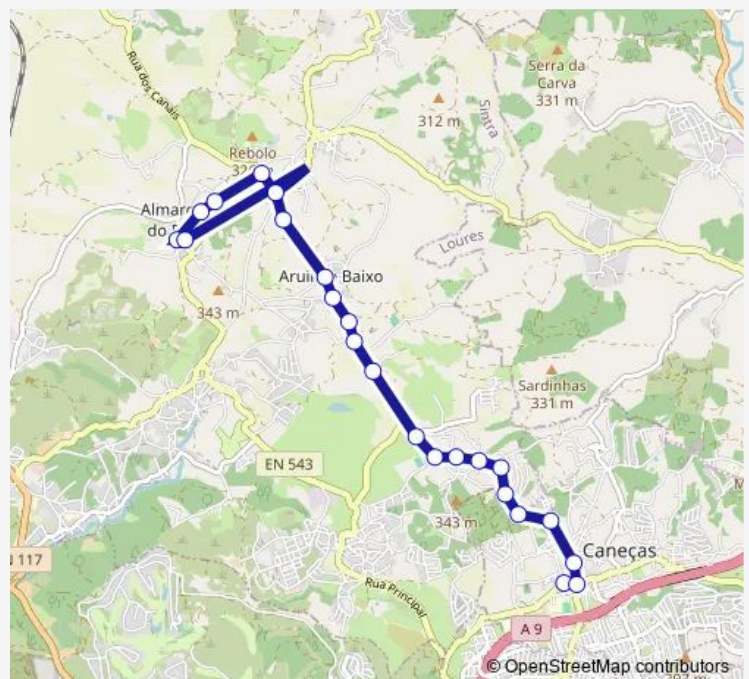

Monday 07:10-22:00

Tuesday 07:10-22:00

Wednesday 07:10-22:00

Thursday 07:10-22:00

Friday 07:10-22:00

Saturday 07:10-17:30

Sunday 07:30-17:30

Route info

Direction: Caneças (Lgo Vieira Caldas)

Stops: 23

Trip Duration: 0 hour 14 min

221 - Caneças (Esc Primária) - Almargem do Bispo

Almargem Bispo (R Igreja 35)

Almargem Bispo (R Serra) Chafariz

Bus time schedules and route maps are available in an offline PDF at busmaps.com. Use the busmaps.com website to see live bus times, train schedule or subway schedule, and step-by-step directions for all public transit in Lisbon