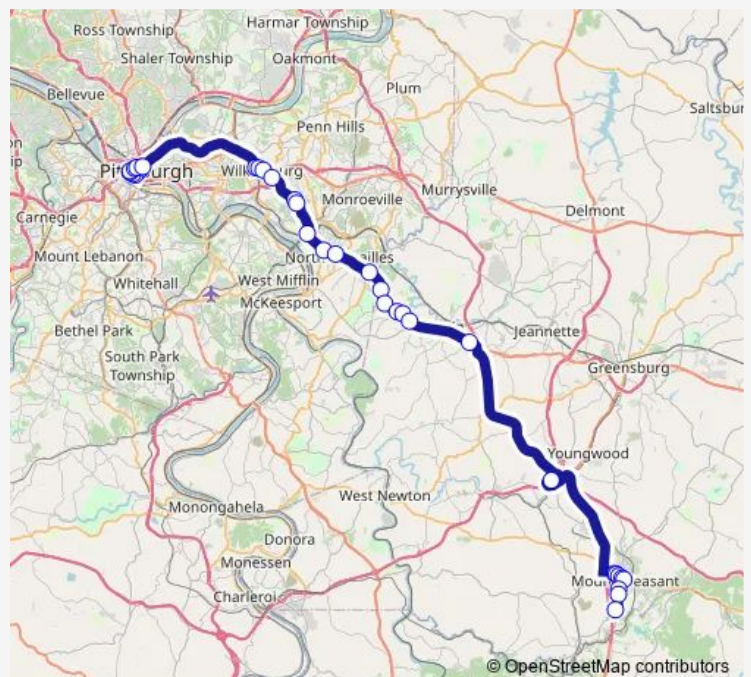

East Busway Teardrop

East Busway + Hay St Ramp Outbound Shelt

Ross St + Wood

Ross Ave + Coal

Ardmore Blvd + Brinton Rd

Ardmore Blvd + Berkley

Ardmore Blvd + Kenmore Ave

Lincoln Hwy + Center

Monday 17:10

Tuesday 17:10

Wednesday 17:10

Thursday 17:10

Friday 17:10

Saturday —

Sunday —

Route info

Direction: Grant St + Liberty Ave FS (Fed Bldg)

Stops: 35

Trip Duration: 1 hour 40 min

3F — Mount Pleasant - Pittsburgh Flyer

Carpenter Lane Park & Ride

Lincoln Hwy + Colonial Manor Rd

Lincoln Hwy + Cherry Ln

Lincoln Hwy + Center

Ardmore Blvd + Sumner

Ardmore Blvd + Marion Ave

Ardmore Blvd + Marlboro Ave

South Ave + Swissvale Ave

South Ave + Wood St

Hay St Ramp + Inbound Shelter

East Busway (Stop D)