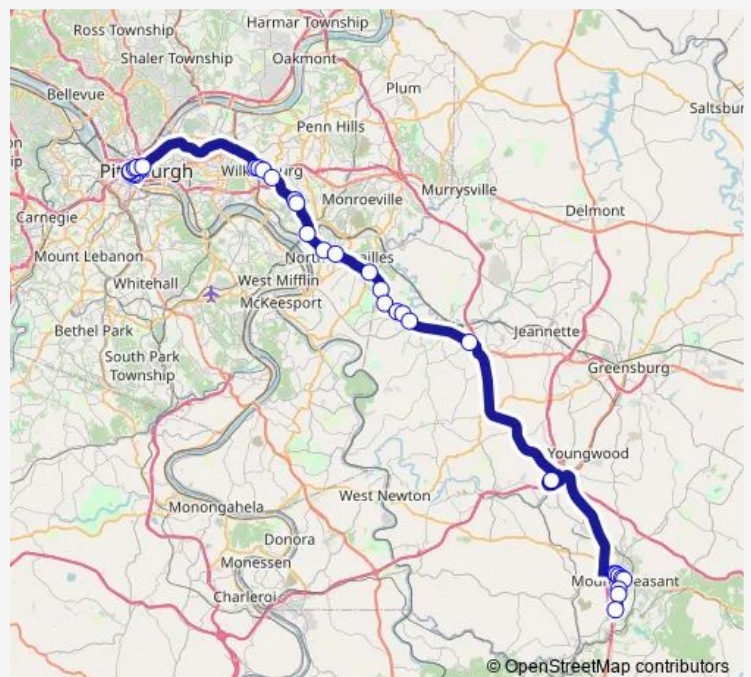

East Busway Teardrop

East Busway + Hay St Ramp Outbound Shelt

Ross St + Wood

Ross Ave + Coal

Ardmore Blvd + Brinton Rd

Ardmore Blvd + Berkley

Ardmore Blvd + Kenmore Ave

Lincoln Hwy + Center

Monday 17:10

Tuesday 17:10

Wednesday 17:10

Thursday 17:10

Friday 17:10

Saturday —

Sunday —

**Route info**

Direction: Grant St + Liberty Ave FS (Fed Bldg)

Stops: 35

Trip Duration: 1 hour 40 min

3f — Mount Pleasant - Pittsburgh Flyer

Carpenter Lane Park & Ride

Lincoln Hwy + Colonial Manor Rd

Lincoln Hwy + Cherry Ln

Lincoln Hwy + Malts Ln

Lincoln Hwy + Barnes Lake Rd

New Stanton Park & Ride

W. Main St + Morewood St

Independence Apartments

Eagle St + W. Main St

W. Main St + College Ave

W. Main St + Social Walkway