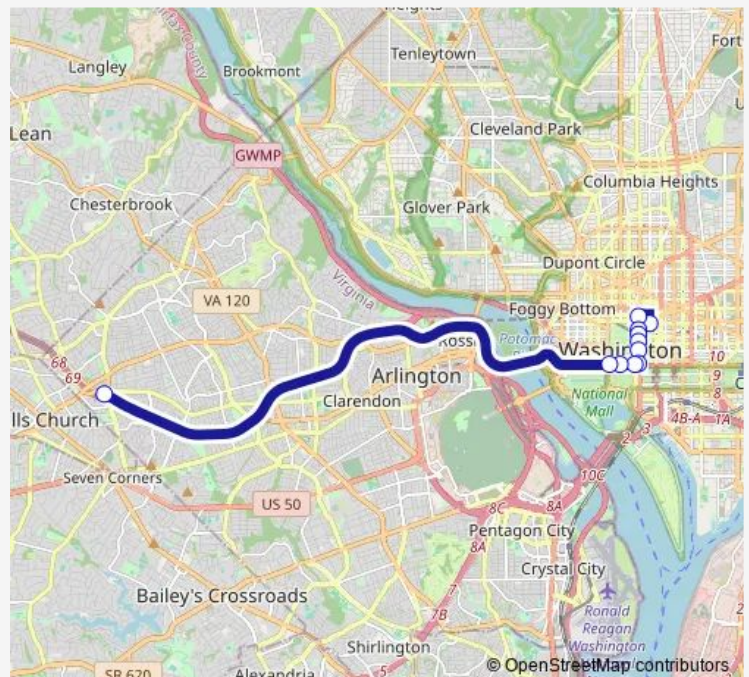

East Falls Church+Bay B

Route schedule

13 St Nw+H St Nw — East Falls Church+Bay B

Monday 06:35-07:57

Tuesday 06:35-07:57

Wednesday 06:35-07:57

Thursday 06:35-07:57

Friday 06:35-07:57

Saturday —

Sunday —

Route info

Direction: 13 St Nw+H St Nw

Stops: 11

Trip Duration: 0 hour 20 min

3F — Langston Blvd - Mcpherson SQ L

Direction

East Falls Church+Bay D — 13 St NW+H St NW

11 stops

[Open route schedule](#)

East Falls Church+Bay D

Constitution Av Nw+22 St Nw

Constitution Av Nw+21 St Nw

Constitution Av Nw+20 St Nw

Constitution Av Nw+19 St Nw

Direction: East Falls Church+Bay D

Stops: 11

Trip Duration: 0 hour 30 min

3F Bus time schedules and route maps are available in an offline PDF at busmaps.com. Use the busmaps.com website to see live bus times, train schedule or subway schedule, and step-by-step directions for all public transit in Washington