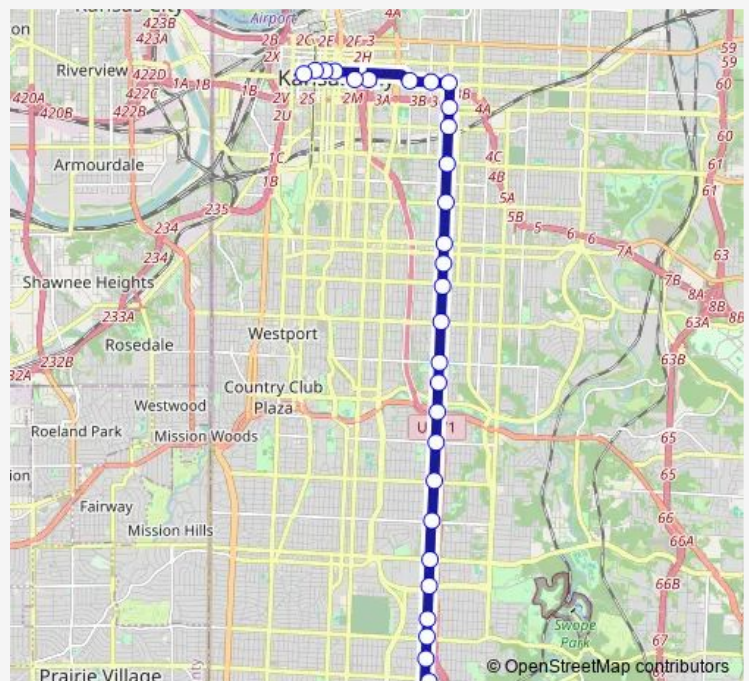

Route schedule

75th AND Prospect Transit Center — ON Wyandotte Between 11th AND 12th Southbound

Monday	05:25-00:27 ⁺¹
Tuesday	05:25-00:27 ⁺¹
Wednesday	05:25-00:27 ⁺¹
Thursday	05:25-00:27 ⁺¹
Friday	05:25-00:27 ⁺¹
Saturday	04:54-00:14 ⁺¹
Sunday	05:14-23:44

Route info

Direction: 75th AND Prospect Transit Center

Stops: 29

Trip Duration: 0 hour 41 min

■ PMAX — Prospect Max

ON 12th AT Brooklyn Westbound

ON Ella Fitzgerald AT Woodland Westbound

ON 12th AT Troost Westbound Farside

East Village - BAY J

ON 11th AT OAK Westbound

ON 11th AT Grand Westbound Nearside

ON 11th/Petticoat Lane AT Main Westbound

ON Wyandotte Between 11th AND 12th Southbound

Direction

ON Wyandotte Between 11th AND 12th Southbound —
75th AND Prospect Transit Center

29 stops

[Open route schedule](#)

ON Wyandotte Between 11th AND 12th Southbound

ON 12th Between Baltimore AND Main Eastbound

ON 12th AT Grand Eastbound

ON 12th AT Locust Eastbound

East Village - BAY I

ON 12th AT Troost Eastbound