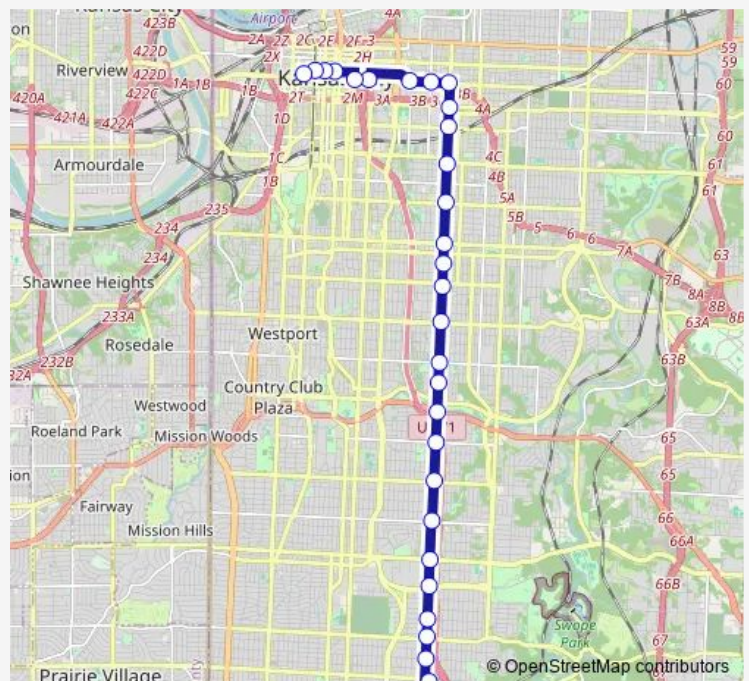

**Route schedule**

75th AND Prospect Transit Center — ON Wyandotte Between 11th AND 12th Southbound

Monday	05:25-00:27 <sup>+1</sup>
Tuesday	05:25-00:27 <sup>+1</sup>
Wednesday	05:25-00:27 <sup>+1</sup>
Thursday	05:25-00:27 <sup>+1</sup>
Friday	05:25-00:27 <sup>+1</sup>
Saturday	04:54-00:14 <sup>+1</sup>
Sunday	05:14-23:44

**Route info**

Direction: 75th AND Prospect Transit Center

Stops: 29

Trip Duration: 0 hour 36 min

■ Pmax — Prospect Max

ON 12th AT Brooklyn Westbound

ON Ella Fitzgerald AT Woodland Westbound

ON 12th AT Troost Westbound Farside

East Village - BAY J

ON 11th AT OAK Westbound

ON 11th AT Grand Westbound Nearside

ON 11th/Petticoat Lane AT Main Westbound

ON Wyandotte Between 11th AND 12th Southbound

## Direction

ON Wyandotte Between 11th AND 12th Southbound —  
75th AND Prospect Transit Center

29 stops

[Open route schedule](#)

ON Wyandotte Between 11th AND 12th Southbound

ON 12th Between Baltimore AND Main Eastbound