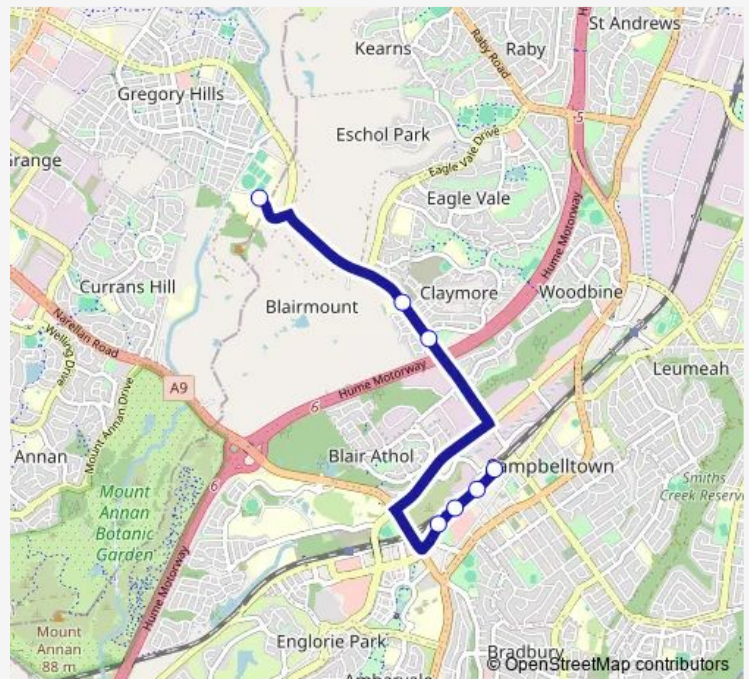

School Bus 5554 St Gregorys College to Campbelltown Station

[Go to website](#)

Direction

St Gregory's College Campbelltown — Campbelltown Station, Stand B

7 stops

[Open route schedule](#)

- St Gregory's College Campbelltown
- Badgally Rd Opp Blairmount Public School
- Badgally Rd Opp Thomas Burke Reserve
- Hurley St Opp Koshigaya Park
- Hurley St Opp Campbelltown Mall
- Hurley St Opp Dumaresq St
- Campbelltown Station, Stand B

Route schedule

St Gregory's College Campbelltown — Campbelltown Station, Stand B

Monday	15:13
Tuesday	15:13
Wednesday	15:13
Thursday	15:13
Friday	—
Saturday	—
Sunday	—

Route info

Direction: St Gregory's College Campbelltown

Stops: 7

Trip Duration: 0 hour 22 min

5554 School Bus time schedules and route maps are available in an offline PDF at busmaps.com. Use the busmaps.com website to see live bus times, train schedule or subway schedule, and step-by-step directions for all public transit in Campbelltown