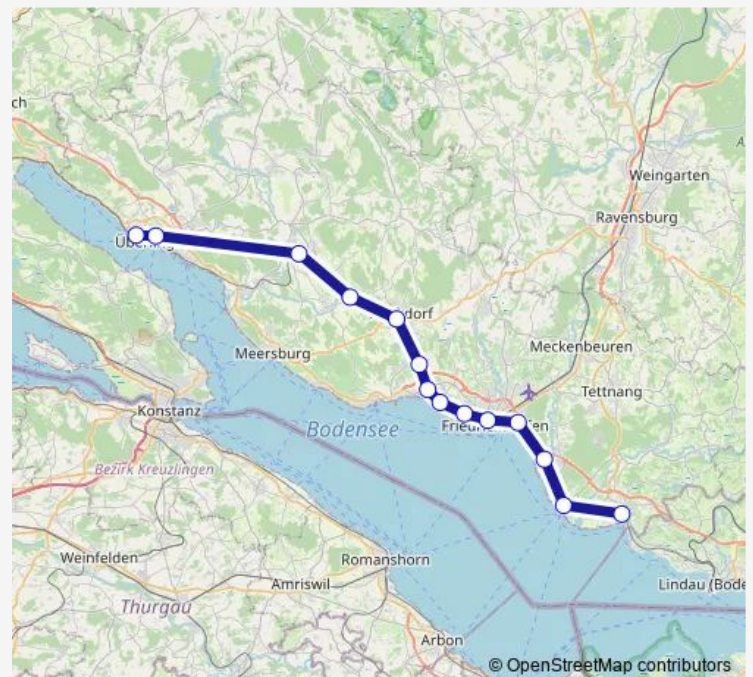

Kressbronn Bahnhof

### Route schedule

Friedrichsh. Stadtbahnhof — Kressbronn Bahnhof

Monday 12:42

Tuesday 12:42

Wednesday 12:42

Thursday 12:42

Friday 12:42

Saturday —

### Route info

Direction: Friedrichsh. Stadtbahnhof

Stops: 5

Trip Duration: 0 hour 15 min

Rb93

## Route info

Direction: Friedrichsh. Stadtbahnhof

Stops: 3

Trip Duration: 0 hour 10 min