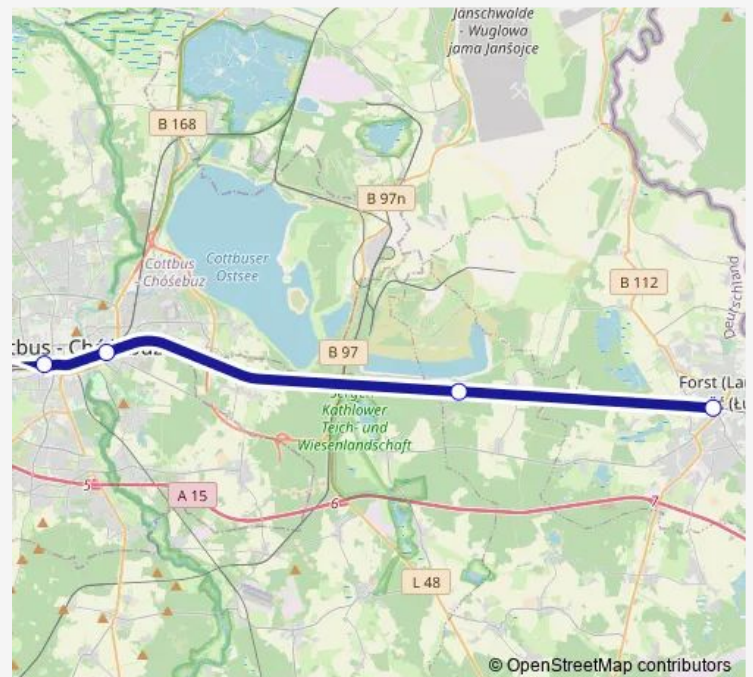

Rail RB93

[Go to website](#)

Direction

Cottbus Hbf — Forst(Lausitz)

4 stops

[Open route schedule](#)

Cottbus Hbf

Cottbus-Sandow

Klinge

Forst(Lausitz)

Route schedule

Cottbus Hbf — Forst(Lausitz)

Monday	—
Tuesday	18:07
Wednesday	—
Thursday	—
Friday	—
Saturday	—
Sunday	—

Route info

Direction: Cottbus Hbf

Stops: 4

Trip Duration: 0 hour 20 min

■ RB93

BusMaps

Direction

Cottbus Hbf — Forst(Lausitz)

4 stops

[Open route schedule](#)

Cottbus Hbf