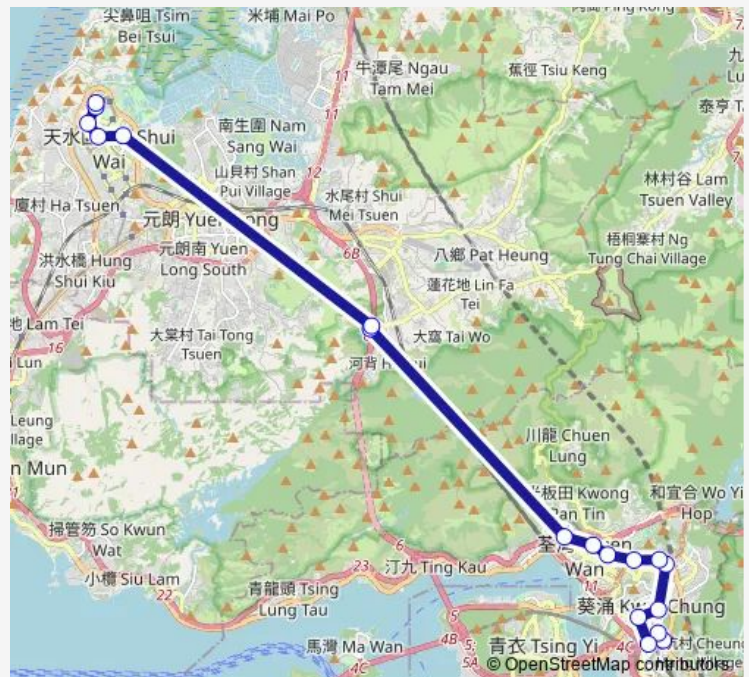

[Kmb] Tsuen King Circuit Flyover

[Kmb] Discovery Park[[Lwb] Discovery Park[[Xb] Tsuen WAN Castle Peak Road NO. 388

[Kmb] Tsuen WAN Station

[Kmb] Chung ON Street Tsuen Wan[[Lwb] Chung ON Street Tsuen Wan

[Kmb] TAI WO HAU BBI - TAI WO HAU Station[[Lwb] TAI WO HAU BBI - TAI WO HAU Station

### Route schedule

[Kmb] TIN Heng Estate BUS Terminus[[Lrtfeeder] TIN Heng — [Kmb] LAI YIU BUS Terminus

Monday	05:20-23:20
Tuesday	05:20-23:20
Wednesday	05:20-23:20
Thursday	05:20-23:20
Friday	05:20-23:20
Saturday	05:20-23:25
Sunday	05:20-23:30

### Route info

Direction: [Kmb] TIN Heng Estate BUS Terminus[[Lrtfeeder] TIN Heng

Stops: 20

Trip Duration: 0 hour 51 min

265M — TIN Heng Estate - LAI Yiu

[Kmb] SUN Kwai Hing Gardens[[Lwb] SUN Kwai Hing Gardens