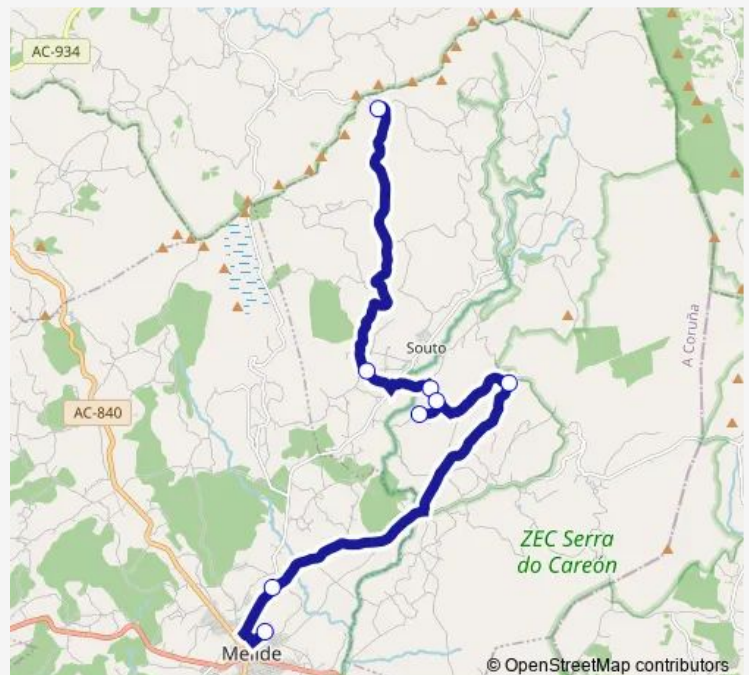

Tuesday 08:00

Wednesday 08:00-15:35

Thursday 08:00

Friday 08:00

Saturday —

Sunday 09:20

Route info

Direction: A Muruxosa

Stops: 8

Trip Duration: 0 hour 30 min

■ Xg660007 — IES de Melide - A Muruxosa

Direction

IES de Melide — A Muruxosa

8 stops

[Open route schedule](#)

IES de Melide

Ribeiro

SAN Xulián

Eirexe-Mangueiro

Mangueiro

Igrexa de Mangueiro

Cr. Tarroeira - Cardal

A Muruxosa

Route schedule

IES de Melide — A Muruxosa

Monday	14:15-18:00
Tuesday	14:15
Wednesday	14:15-18:00
Thursday	14:15
Friday	14:15
Saturday	—
Sunday	13:20

Route info

Direction: IES de Melide

Stops: 8

Trip Duration: 0 hour 30 min