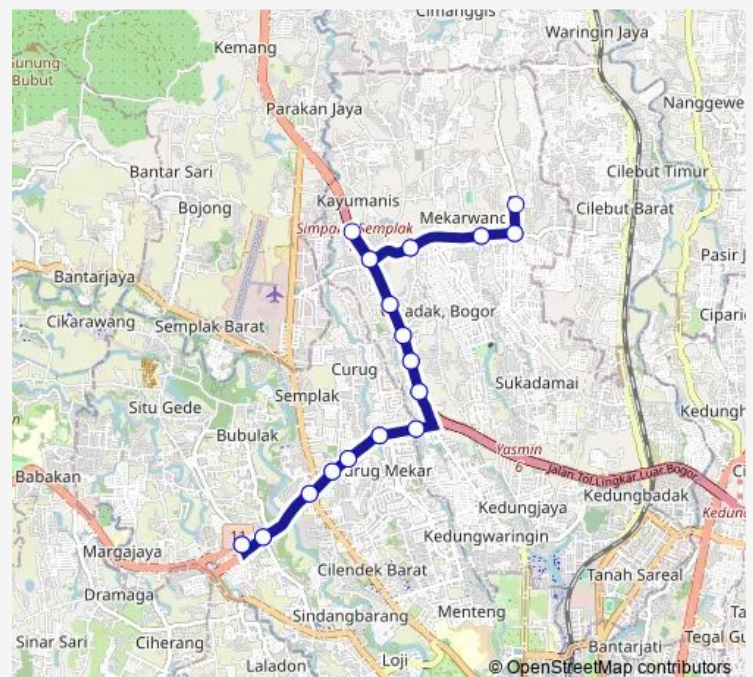

Saturday 00:00-23:40

Sunday 00:00-23:40

Route info

Direction: Terminal Bubulak

Stops: 32

Trip Duration: 0 hour 31 min

Jl. Kampoeng Kajoemanis

Jl. ika Kencana