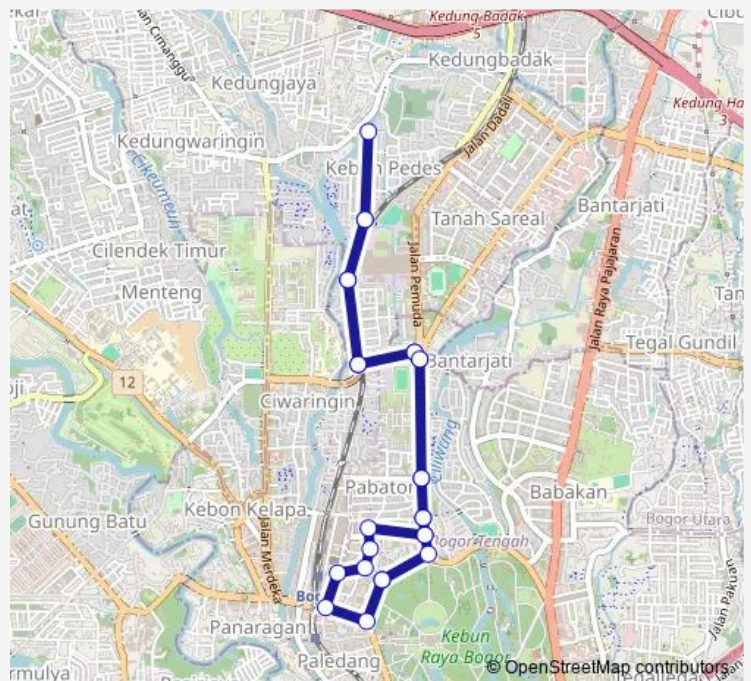

mekah-gedongsawah

Route schedule

kb-gedong-sawah — kb-gedong-sawah

Monday 00:00-23:50

Tuesday 00:00-23:50

Wednesday 00:00-23:50

Thursday 00:00-23:50

Friday 00:00-23:50

Saturday 00:00-23:50

Sunday 00:00-23:50

Route info

Direction: kb-gedong-sawah

Stops: 26

Trip Duration: 0 hour 25 min

gedongsawah-crossing

gedongsawah-dewisartika

muslihat-dewisartika

Jl. Muslihat

kb-gedong-sawah

AK-22 Bus time schedules and route maps are available in an offline PDF at busmaps.com. Use the busmaps.com website to see live bus times, train schedule or subway schedule, and step-by-step directions for all public transit in Bogor