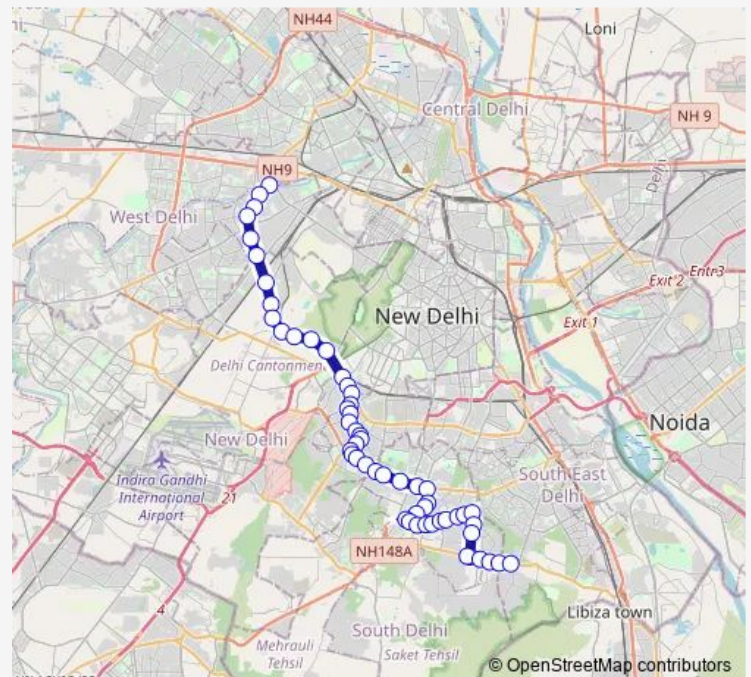

Thursday 06:47-21:50

Friday 06:47-21:50

Saturday 06:47-21:50

Sunday 06:47-21:50

Route info

Direction: Punjabi Bagh Terminal

Stops: 54

Trip Duration: 1 hour 52 min