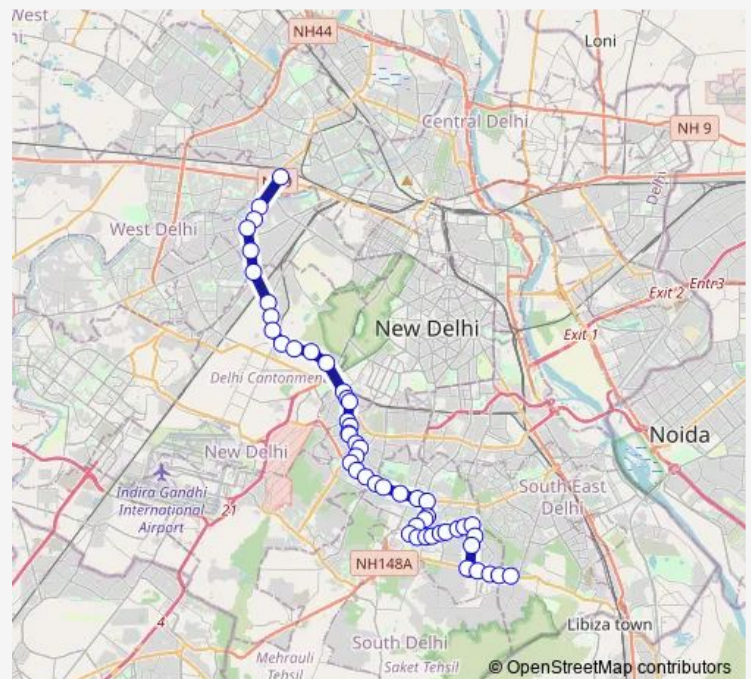

Bus 448up

[Go to website](#)

Direction

Punjabi Bagh Terminal — Hamdard Nagar / Sangam Vihar

51 stops

[Open route schedule](#)

Punjabi Bagh Terminal

Punjabi Bagh Club

ESI Hospital

Rajdhani College / Raja Garden

Rajouri Garden Market

Mayapuri Depot

Naraina Vihar

Naraina Village

COD Ring Road

Barar Square

Garrison Engg.

RR Line

Dhaura Kuan (Ring Road)

Satya Niketan

Moti Bagh Gurudawara Nanakpura

Moti Bagh

R. K. Puram Sec-12

Sangam Cinema

R K Puram Sec-7

RK Puram Sec-10

Mohan Singh Market

Route schedule

Punjabi Bagh Terminal — Hamdard Nagar / Sangam Vihar

Monday 05:35-23:38

Tuesday 05:35-23:38

Wednesday 05:35-23:38

Thursday 05:35-23:38

Friday 05:35-23:38

Saturday 05:35-23:38

Sunday 05:35-23:38

Route info

Direction: Punjabi Bagh Terminal

Stops: 51

Trip Duration: 1 hour 55 min

■ 448up

BusMaps

© OpenStreetMap contributors