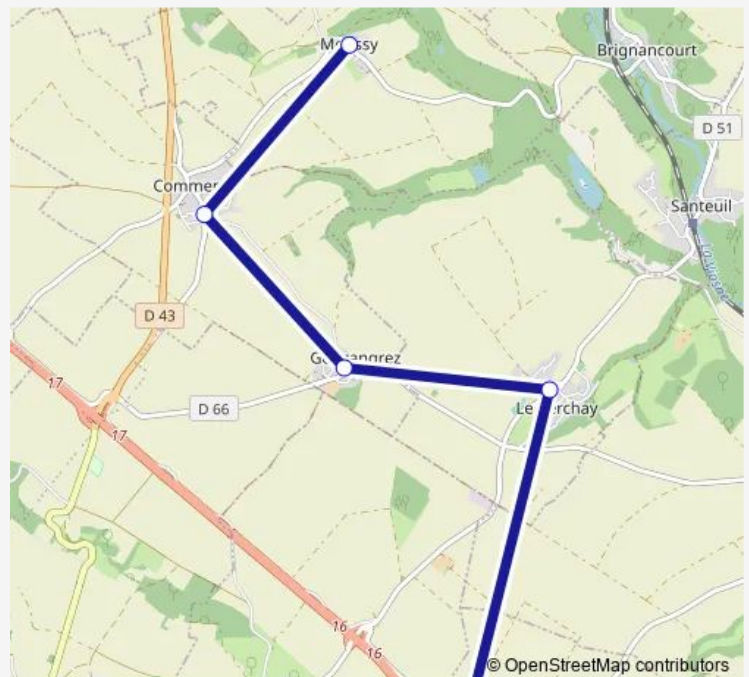

### Route schedule

Collège — Mairie

Monday	—
Tuesday	—
Wednesday	11:50-12:50
Thursday	16:10-17:10
Friday	16:10-17:10
Saturday	—
Sunday	—

### Route info

Direction: Collège

Stops: 5

Trip Duration: 0 hour 20 min

## Direction

Victor Hugo — Collège

4 stops

[Open route schedule](#)

Victor Hugo

Montgeroult

Mairie

Collège

## Route info

Direction: Victor Hugo

Stops: 4

Trip Duration: 0 hour 20 min